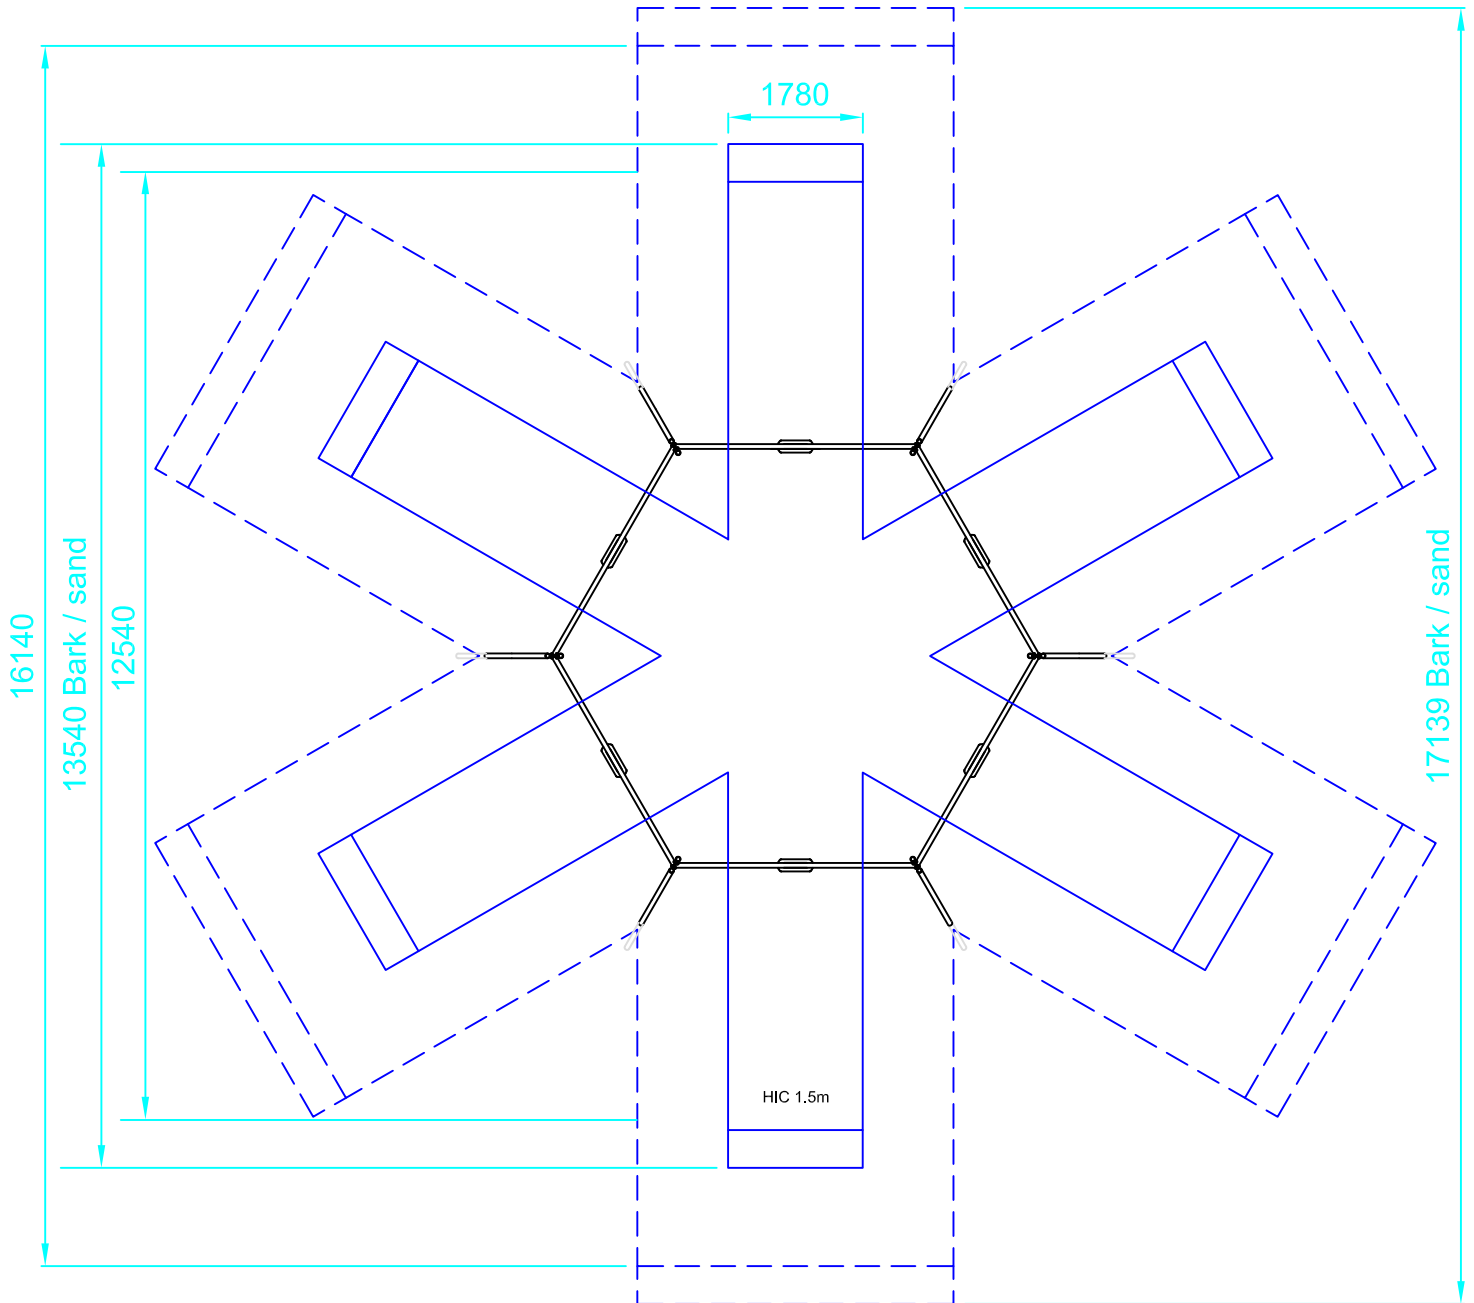

# 2.4m High, Hexagonal Swing HSW000

Dwn PM Scale 1:100@A4 15/04/25  
REV 00

Good design  
for children  
**SutcliffePlay**

**SAFETY SURFACING**  
 AREA FOR BARK/SAND 64.1m<sup>2</sup>  
 (OUTSIDE LINE)  
 AREA FOR TILES/WET POUR 58.7m<sup>2</sup>  
 (INSIDE LINE)  
 HIC 1.5m FOR BOTH

**PRODUCT SPECIFICS**  
 Age  
 Range 4 - 14 years  
 Play Type Physical, social,  
 locomotor

DO NOT SCALE FROM THIS DRAWING  
 THIS DRAWING MUST NOT BE USED  
 FOR INSTALLATION PURPOSES.