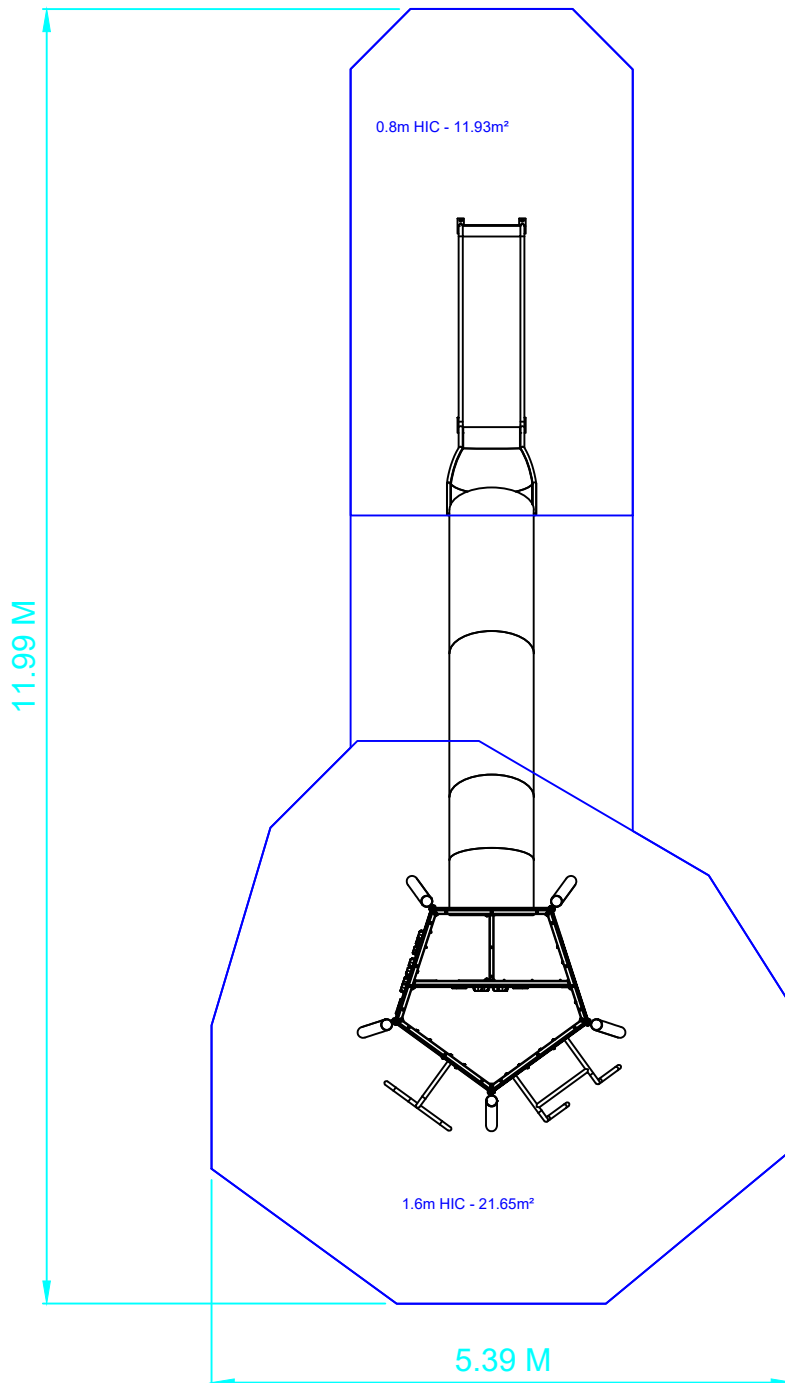

PEN350

Drawn RS

Scale 1:70 @ A4

Rev 00 - 21.08.22

design
make
play
SutcliffePlay

PRODUCT SPECIFICS

Age Range 8 - 14 Years

Play Type Physical, Social, Imaginative,
Challenging.

DO NOT SCALE FROM THIS DRAWING
THIS DRAWING MUST NOT BE USED
FOR INSTALLATION PURPOSES.

SAFETY SURFACING

AREA 33.58m²

PERIMETER 30.91 Im

HIC 0.8 - 2.4m