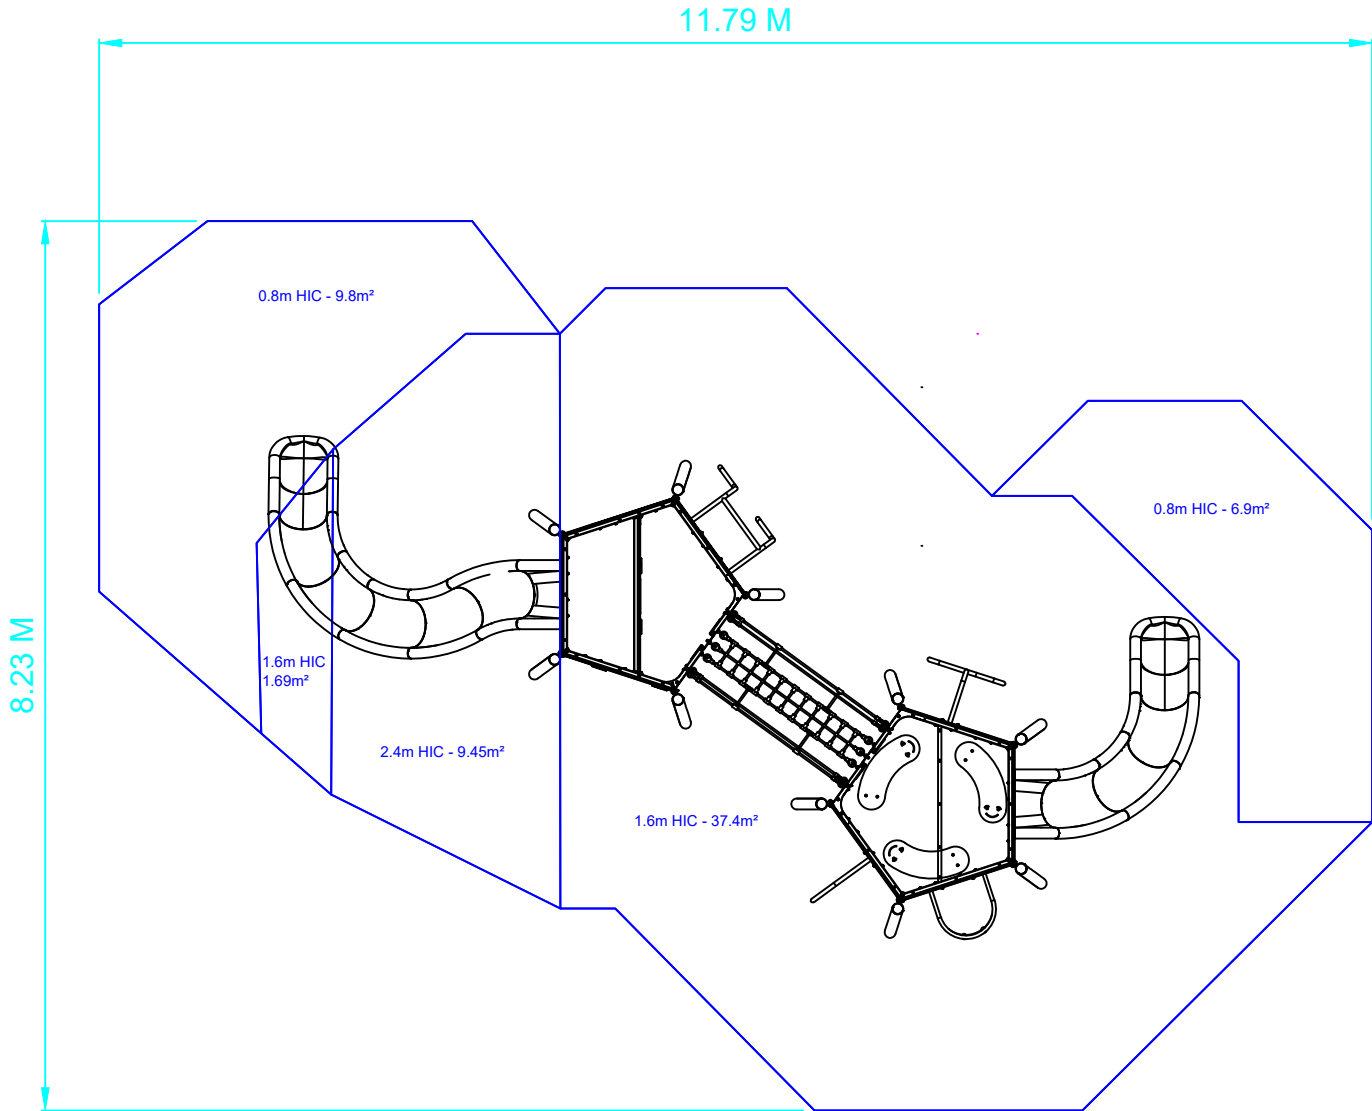

PEN200

Drawn RS

Scale 1:70 @ A4

Rev 00 - 21.08.22

design
make
play
SutcliffePlay

PRODUCT SPECIFICS

Age Range 8 - 14 Years

Play Type Physical, Social, Imaginative,
Challenging.

DO NOT SCALE FROM THIS DRAWING
THIS DRAWING MUST NOT BE USED
FOR INSTALLATION PURPOSES.

SAFETY SURFACING

AREA 65.21m²

PERIMETER 34.37 lm

HIC 0.8 - 2.4m