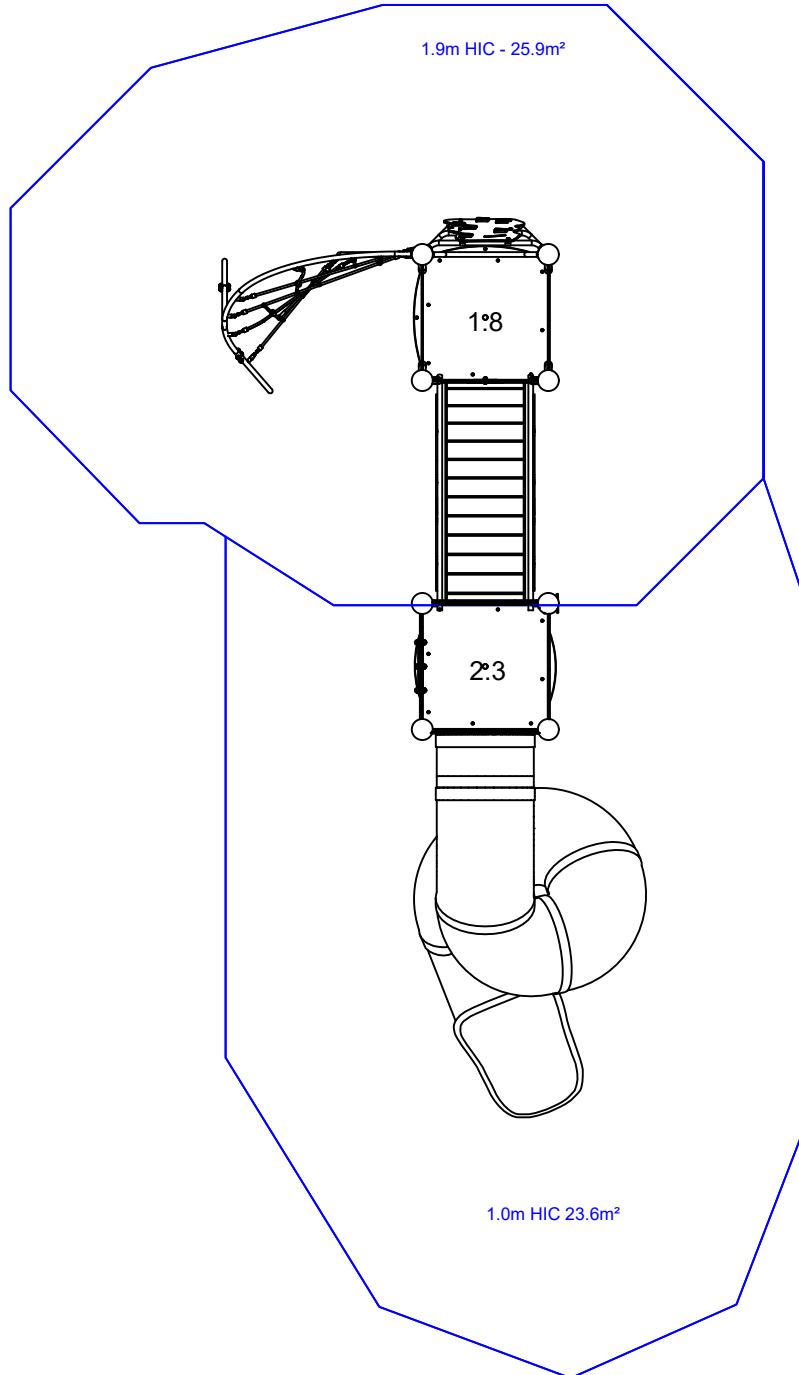

# Playzone Plus PZU-PZW1100

Drawn RS

Scale 1:60 @ A4

Rev 00 - 17.11.22

design  
make  
play  
**SutcliffePlay**

## PRODUCT SPECIFICS

Age Range 4 - 14 Years

Play Type Physical, Social, Imaginative,  
Challenging.

DO NOT SCALE FROM THIS DRAWING  
THIS DRAWING MUST NOT BE USED  
FOR INSTALLATION PURPOSES.

## SAFETY SURFACING

AREA 49.5m<sup>2</sup>

PERIMETER 29.4 Im

HIC 1.0 - 1.9m