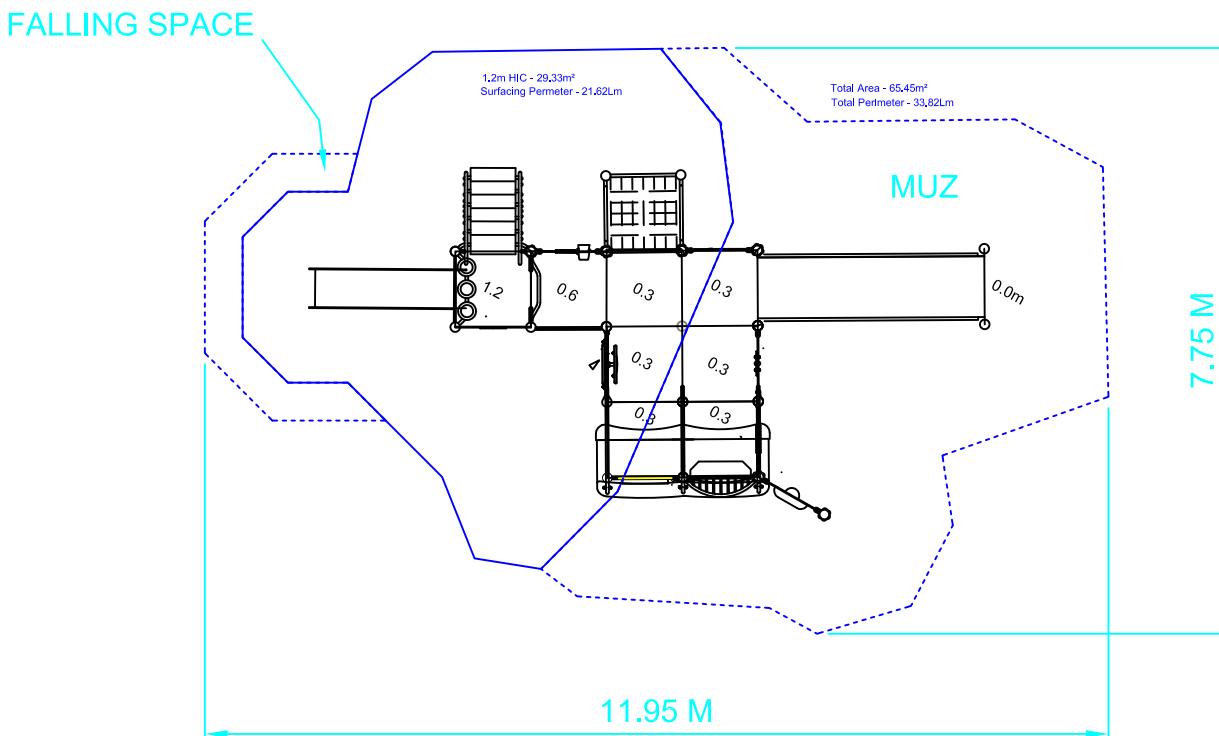

PZU/PZW935 Play Park PZU/PZW935W Nature Park

Drawn By PM Scale 1:100 @ A4

Rev 00 - Date 17.05.24

design
make
play
SutcliffePlay

SAFETY SURFACING AREA
29.33m² at 1.2m HIC
PERIMETER 28.5 Im

TOTAL AREA - 65.45m²
TOTAL PERIMETER 33.82Lm

PRODUCT SPECIFICS

Age Range Inclusive - All ages
Play Type Physical, Social, Imaginative,
Challenging and Intellectual.

DO NOT SCALE FROM THIS DRAWING
THIS DRAWING MUST NOT BE USED
FOR INSTALLATION PURPOSES.