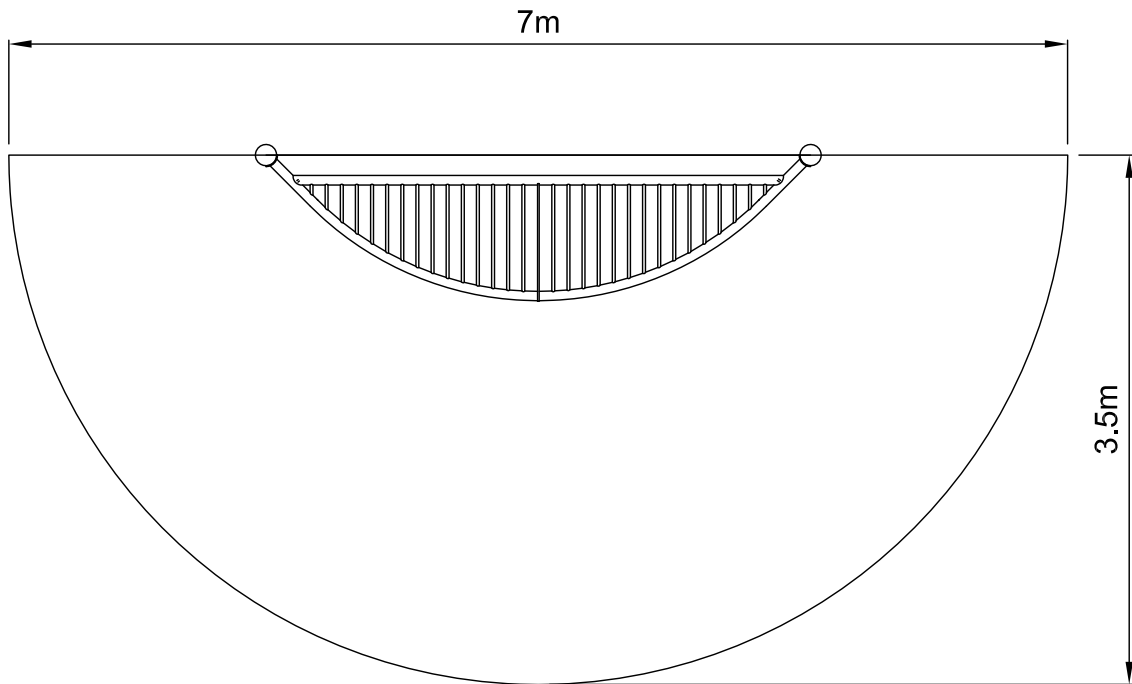

TZU140 Goal

Scale 1:50 @ A4

Rev 00 - 13.06.06

design
make
play
SutcliffePlay

NO SAFETY SURFACING REQUIRED
MINIMUM USE ZONE SHOWN

Play Type: Physical, Social

DO NOT SCALE FROM THIS DRAWING THIS DRAWING
MUST NOT BE USED FOR INSTALLATION PURPOSES.