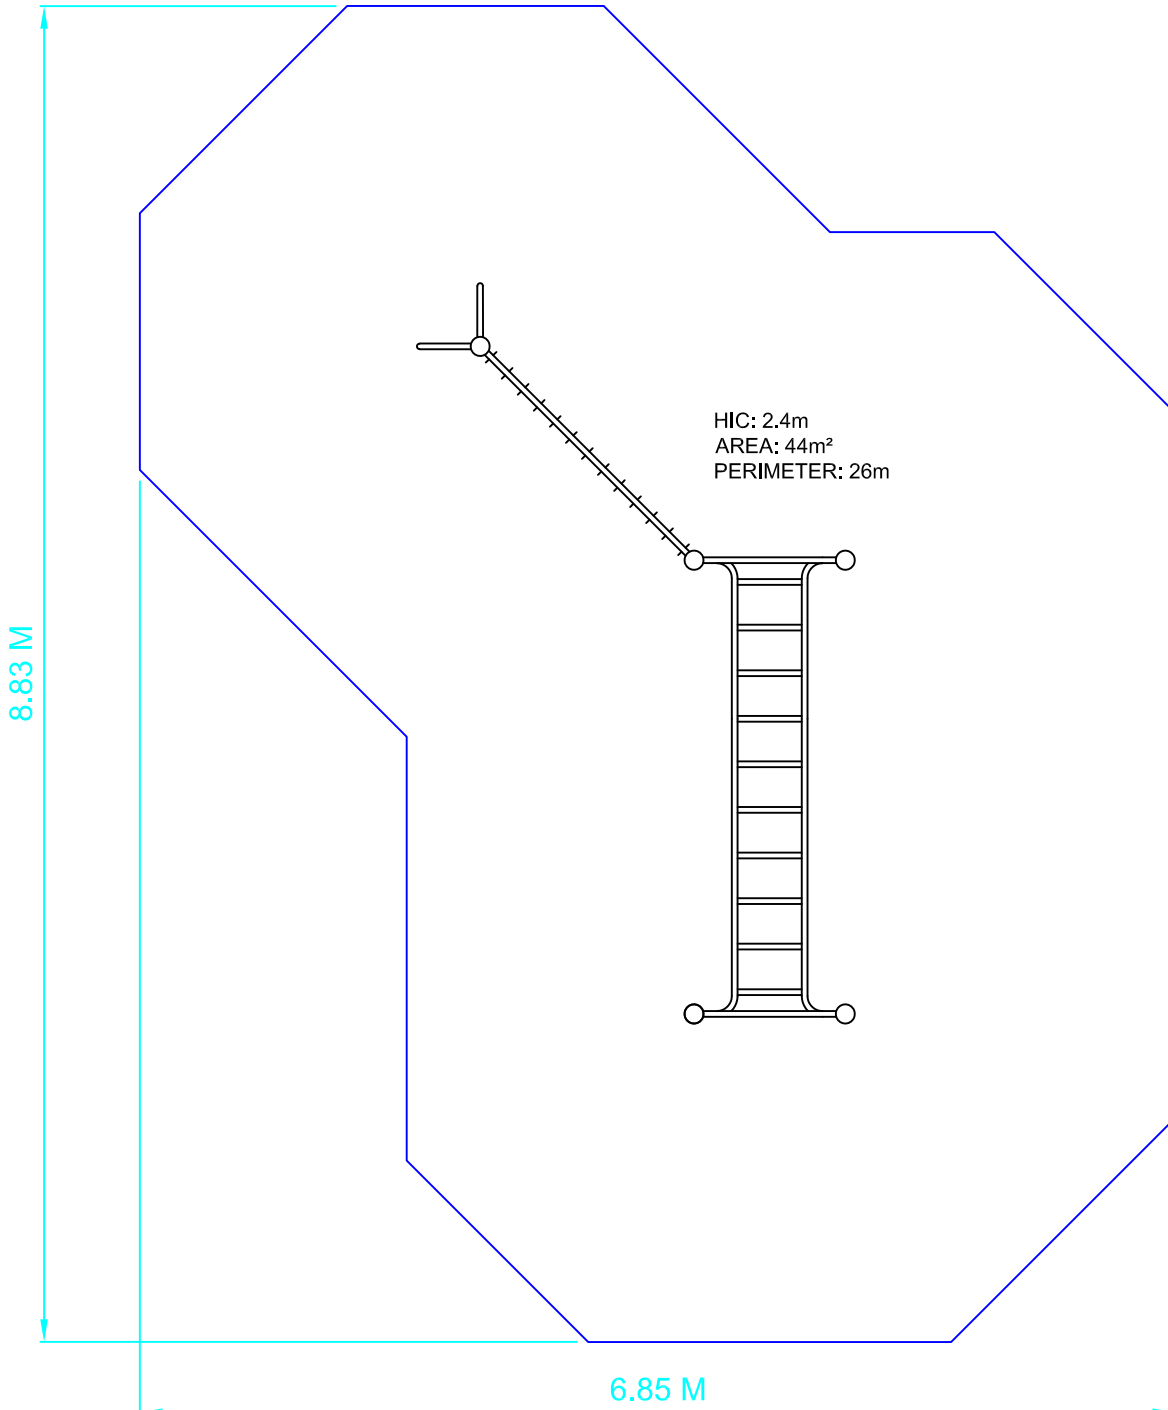

PZU/PZW341

Scale 1:50 @ A4

Rev 00 - Date 08.03.05

design
make
play
SutcliffePlay

SAFETY SURFACING
AREA 44m²
PERIMETER 26m

HIC: 2.4m

PRODUCT SPECIFICS

Age Range 10 - 16 Years

Play Type Physical, Social,
Imaginative, Challenging

**DO NOT SCALE FROM THIS DRAWING
THIS DRAWING MUST NOT BE USED
FOR INSTALLATION PURPOSES.**