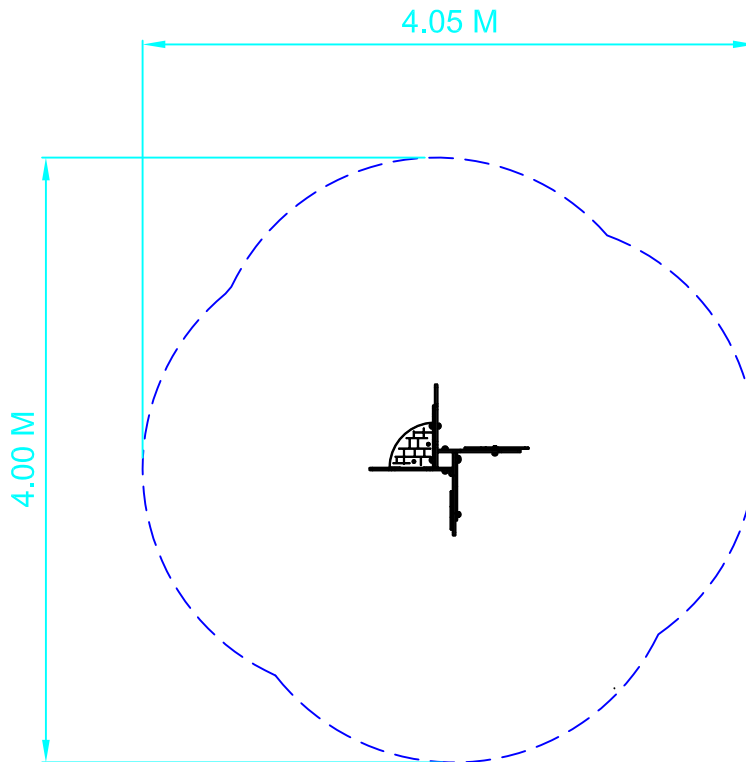

## ACT040

Drawn RS

Scale 1:50 @ A4 03.11.23

Good design  
for children

**SutcliffePlay**

### PRODUCT SPECIFICS

Age Range 2 - 8 Years

Play Type Physical, Locomotor.

DO NOT SCALE FROM THIS DRAWING  
THIS DRAWING MUST NOT BE USED  
FOR INSTALLATION PURPOSES.