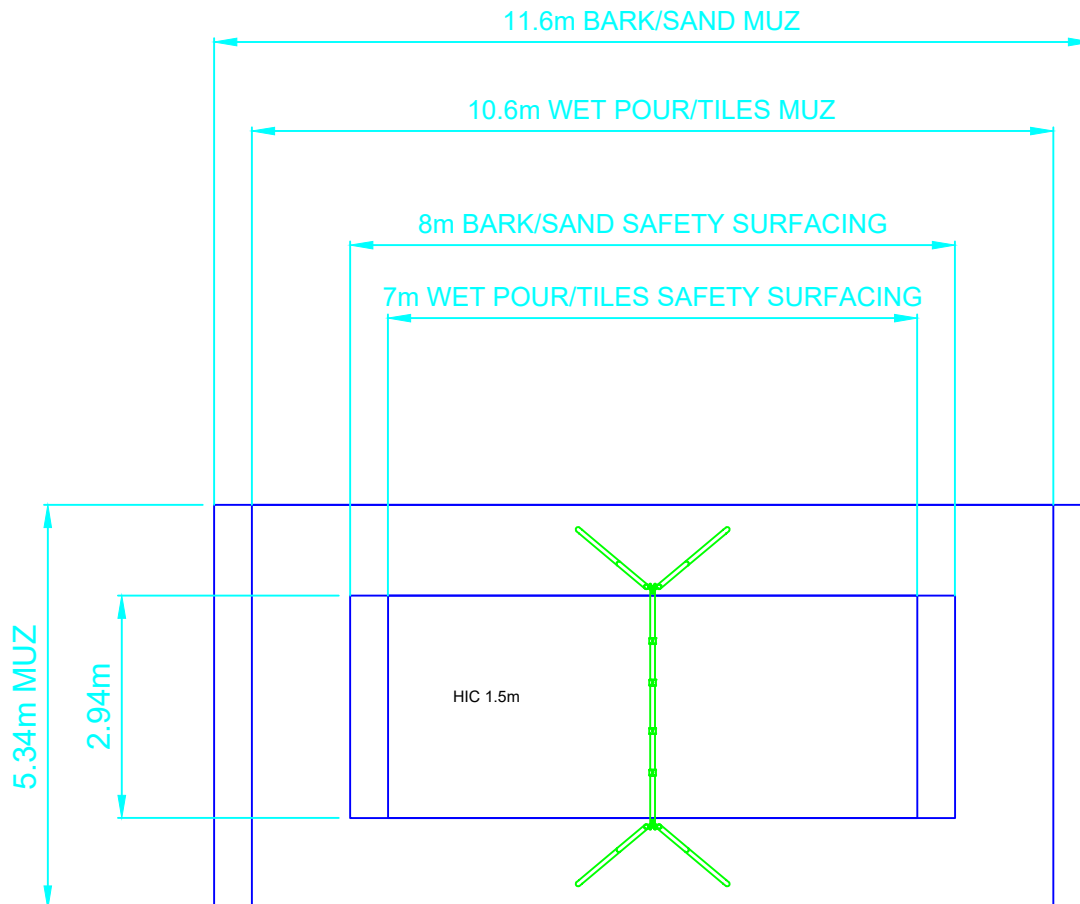

2.4m High, 1 Bay 2 Seat Swing MSW200

Dwn RS Scale 1:100@A4 02/02/23

Good design
for children
SutcliffePlay

SAFETY SURFACING
AREA FOR BARK/SAND 23.52m²
(OUTSIDE LINE)
AREA FOR TILES/WET POUR 20.59m²
(INSIDE LINE)
HIC 1.5m FOR BOTH

PRODUCT SPECIFICS
Age
Range 4 - 12 years
Play Type Physical, social,
locomotor

DO NOT SCALE FROM THIS DRAWING
THIS DRAWING MUST NOT BE USED
FOR INSTALLATION PURPOSES.