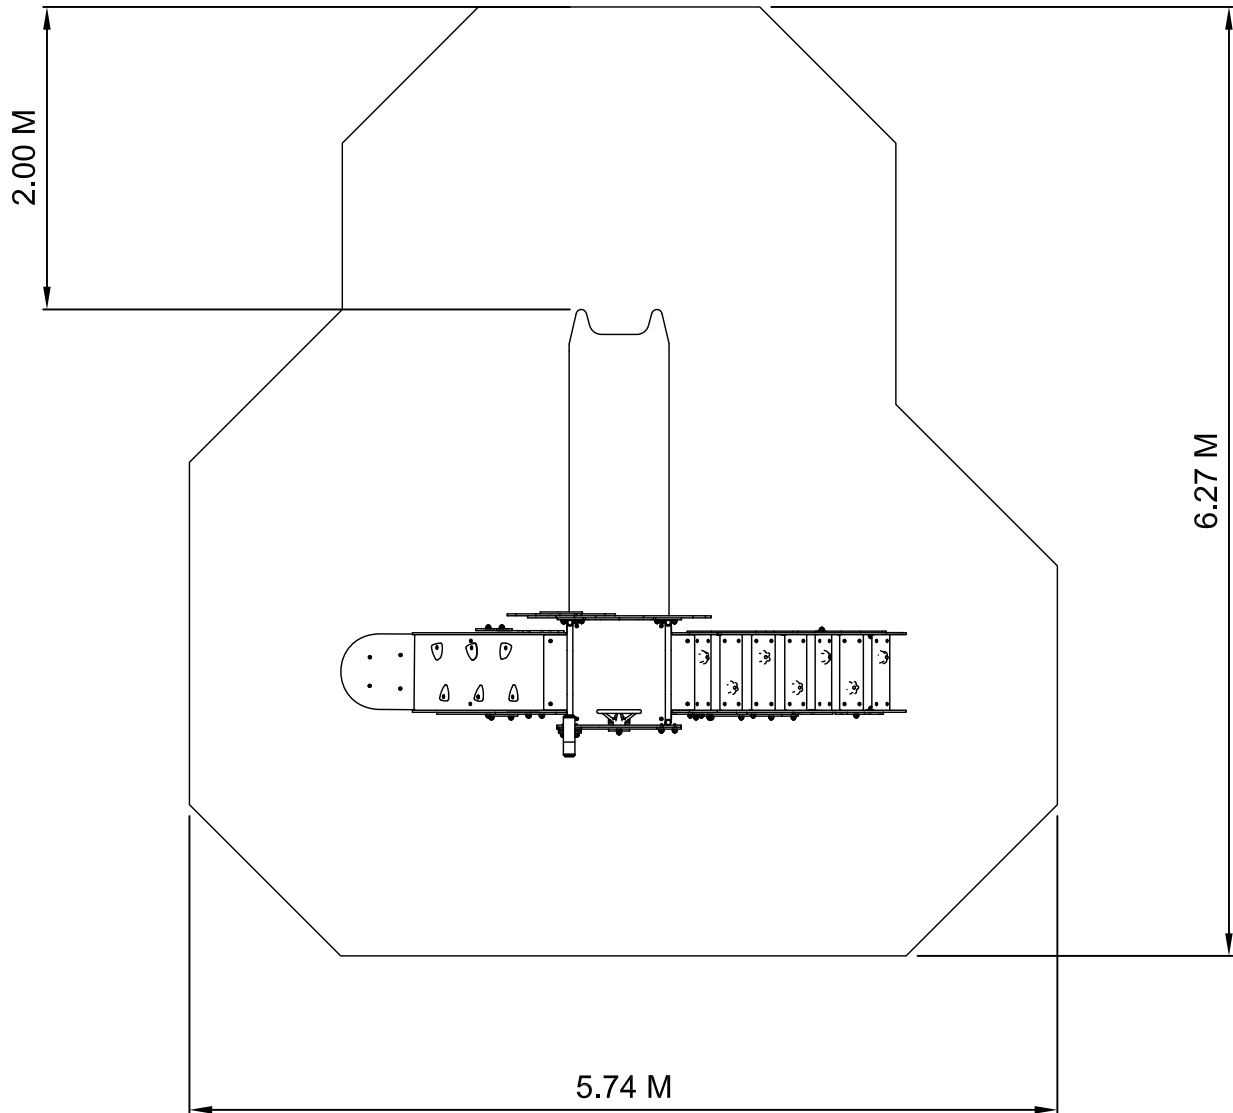

Themed Unit - Jungle/Nautilus

THU005

Drawn SH

Scale 1:50 @ A4 18.03.16

design
make
play
SutcliffePlay

SAFETY SURFACING

AREA 28.3M²

PERIMETER 20.6M

HIC 1.2M

PRODUCT SPECIFICS

Age Range 2 - 10 Years

Play Type Physical, Locomotor,
Imagination, Social

DO NOT SCALE FROM THIS DRAWING
THIS DRAWING MUST NOT BE USED
FOR INSTALLATION PURPOSES.