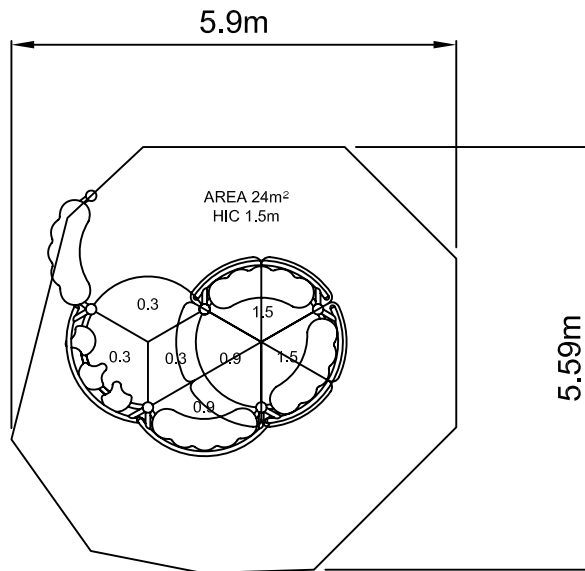

# Tiered Seating TZU183

Dwn AG Scale 1:100@A414.10.08

Good design  
for children  
**SutcliffePlay**

**SAFETY SURFACING**  
 AREA 24m<sup>2</sup>  
 PERIMETER 18m  
 HIC 1.5m

UNIT INCLUDES		QTY
TZD100	Decks	7
TZA010	Six panel roof	1
TZA025	Curved seats	4
TZA045	Backrests	2
TZA001	Saddle seats	1
TZA018	Guard rails	2
TZA150	D rails	2
TZA016	Roof support rails	3
POSTS	17.7m	

**PRODUCT SPECIFICS**

Age  
 Range 2 - 6 years  
 Play Type Physical, intellectual, social, imaginative, challenging, locomotor

**DO NOT SCALE FROM THIS DRAWING  
 THIS DRAWING MUST NOT BE USED  
 FOR INSTALLATION PURPOSES.**

This unit is suitable for grass installation without safety surfacing if it is sited in a low usage playground. However wear pads of impact absorbing surfacing may be required under areas that sustain intensive use e.g. under slide runouts, fireman's poles and access and exit points, taking care that no trip points or hard edges occur.