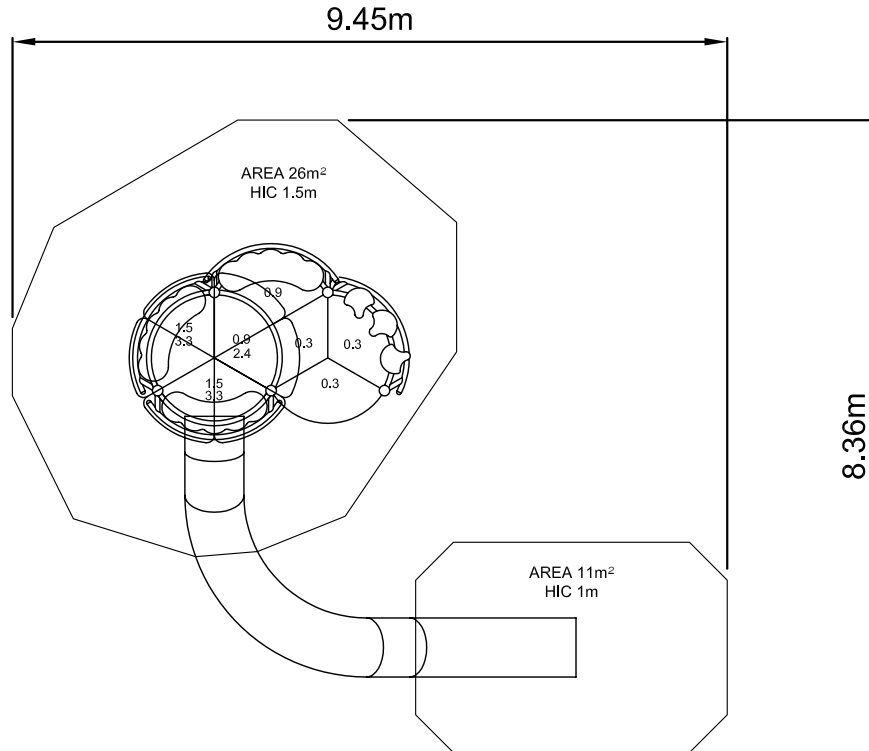

Tower & Tunnel Teenzone Unit TZU178

Dwn AG Scale 1:100@A4 30.5.06

Good design
for children
SutcliffePlay

SAFETY SURFACING

TOWER AREA 26m²
 RUNOUT AREA 11m²
 TOWER PERIMETER 18.5m
 RUNOUT PERIMETER 13m
 TOWER HIC 1.5m 26m²
 RUNOUT HIC 1m 11m²

PRODUCT SPECIFICS

Age
 Range 6 - 14 years

Play Type Physical, social,

DO NOT SCALE FROM THIS DRAWING
 THIS DRAWING MUST NOT BE USED
 FOR INSTALLATION PURPOSES.

UNIT INCLUDES

		QTY
TZA010	Six panel roof	1
TZA013	Roof support barriers	3
TZA015	Chute entrance barrier	1
TZA080	Standard barriers	3
TZA260	Internal curved seat	1
TZA035	Internal ladders	2
SCP340	3.3m Curved tunnel chute	1
TZA001	Rotating saddle seats	1
TZA040	Internal hand rail	1
TZA045	Backrests	2
TZA025	Curved seats	3
TZD100	Decks	10
TZA018	Guards rails	2
POSTS	21.63m	