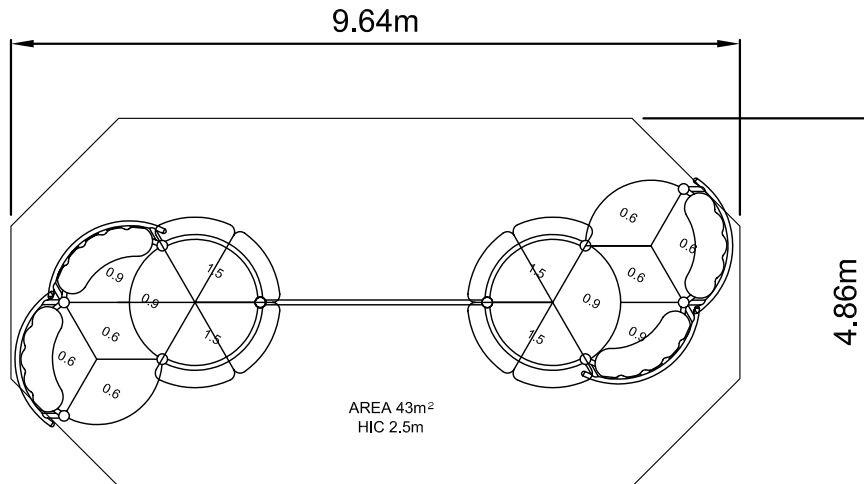

# Two Towers Teenzone Unit TZU041

Dwn AG Scale 1:100@A4 30.5.06

Good design  
for children  
**SutcliffePlay**

## SAFETY SURFACING

AREA 43m<sup>2</sup>

PERIMETER 26m

HIC 2.5m

## UNIT INCLUDES

		QTY
TZA025	Curved seats	4
TZA018	Guard rails	2
TZA045	Backrests	2
TZA105	Climbing wall entrance barriers	4
TZA008	Four panel roofs	2
TZA350	2.4m Climbing wall	1
TZA069	Roof supports	2
TZD100	Decks	14
POSTS	34m	

## PRODUCT SPECIFICS

Age

Range 6 - 14 years

Play Type Physical, social,  
locomotor

**DO NOT SCALE FROM THIS DRAWING  
THIS DRAWING MUST NOT BE USED  
FOR INSTALLATION PURPOSES.**