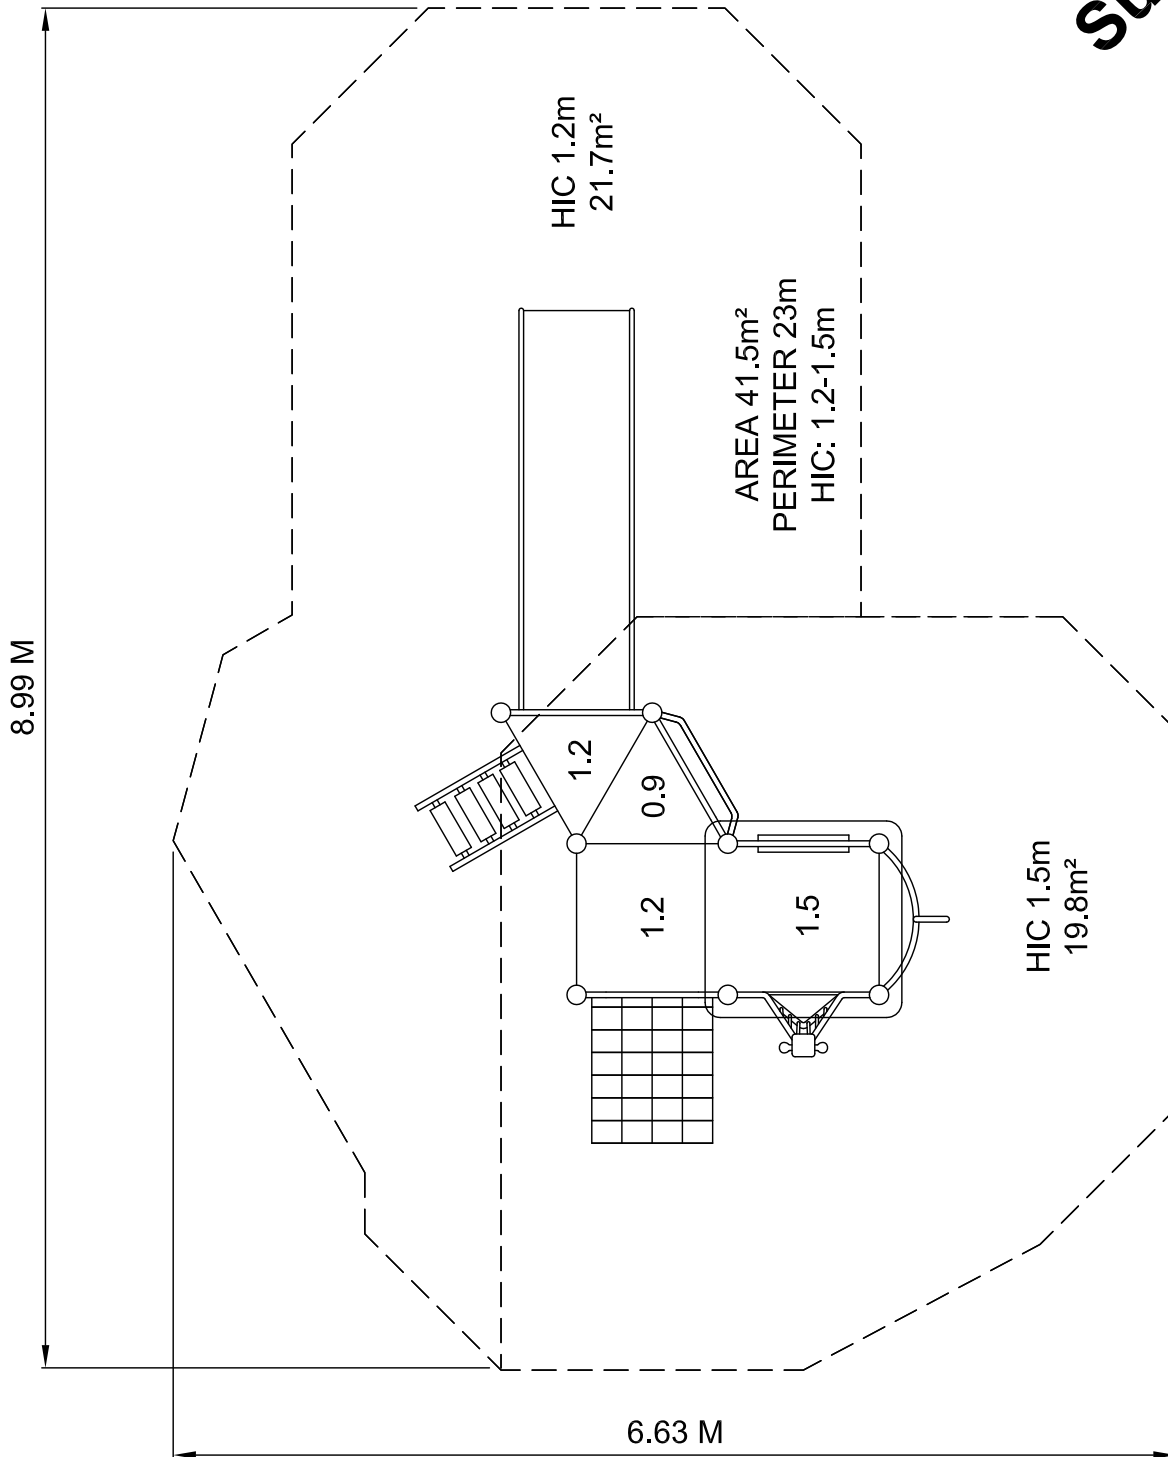

PZU/PZW738

Scale 1:50 @ A4

Rev 00 - Date 24.04.08

design
make
play

SutcliffePlay

SAFETY SURFACING
TOTAL AREA 41.5m²
PERIMETER 23m

HIC: 1.2-1.5m

PRODUCT SPECIFICS

Age Range 4 - 10 Years

Play Type Physical, Social,
Imaginative, Challenging

DO NOT SCALE FROM THIS DRAWING
THIS DRAWING MUST NOT BE USED
FOR INSTALLATION PURPOSES.