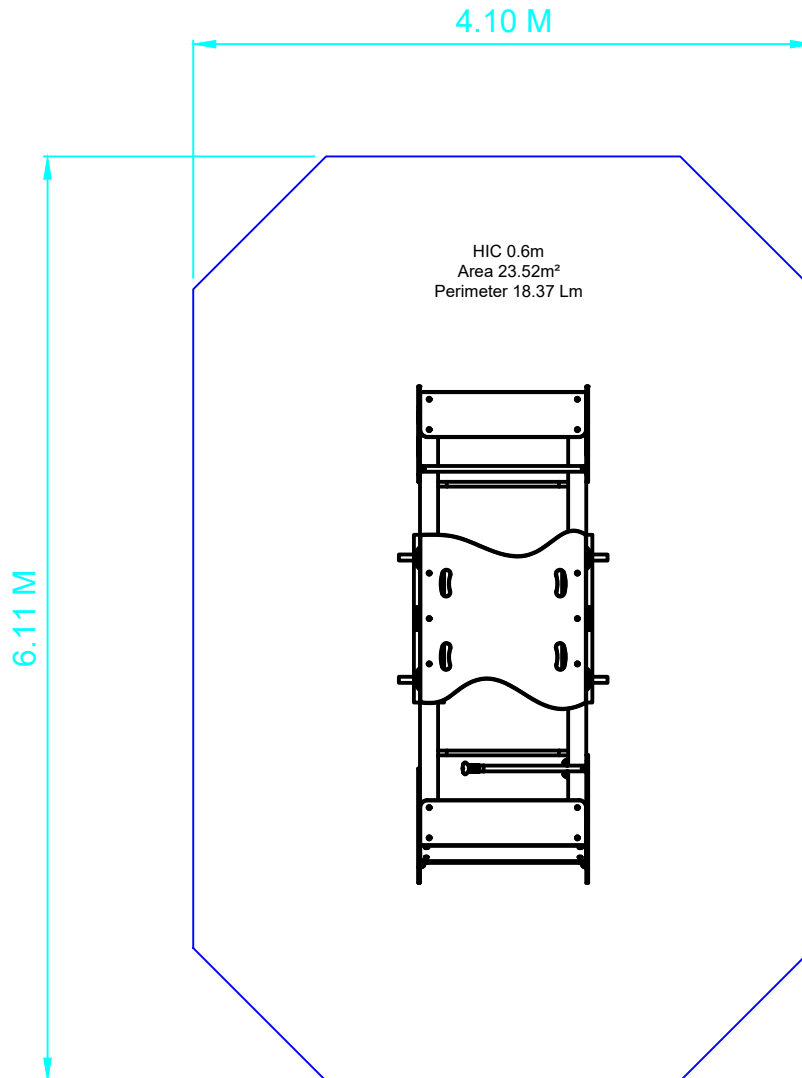

Group Seesaw - Four Paws FSS100

Drawn RS

Scale 1:50 @ A4 02.02.23 Rev 01

Good design
for children
SutcliffePlay

SAFETY SURFACING
AREA 23.52M²
PERIMETER 18.37M
HIC 0.6M

PRODUCT SPECIFICS
Age Range 2 - 8 Years
Play Type Physical, Locomotor.

DO NOT SCALE FROM THIS DRAWING
THIS DRAWING MUST NOT BE USED
FOR INSTALLATION PURPOSES.