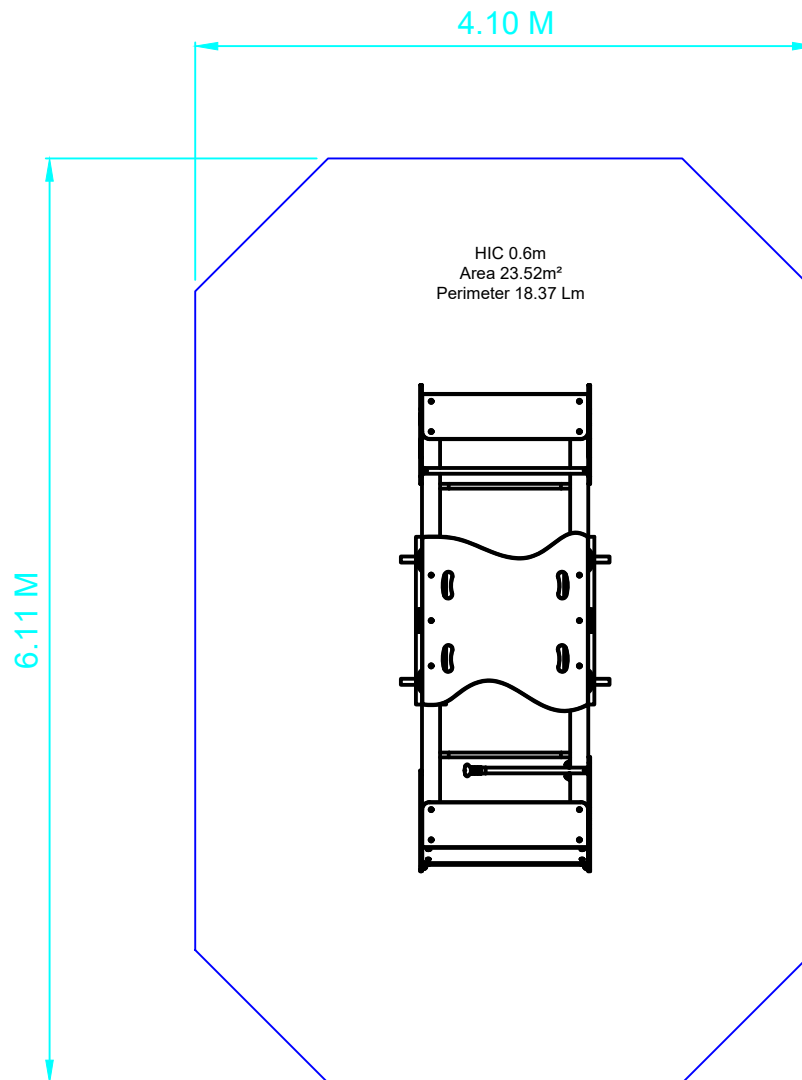

Group Seesaw - Medieval FSS050

Drawn RS

Scale 1:50 @ A4 02.02.23 Rev 01

Good design
for children
SutcliffePlay

SAFETY SURFACING
AREA 23.52M²
PERIMETER 18.37M
HIC 0.6M

PRODUCT SPECIFICS
Age Range 2 - 8 Years
Play Type Physical, Locomotor.

DO NOT SCALE FROM THIS DRAWING
THIS DRAWING MUST NOT BE USED
FOR INSTALLATION PURPOSES.