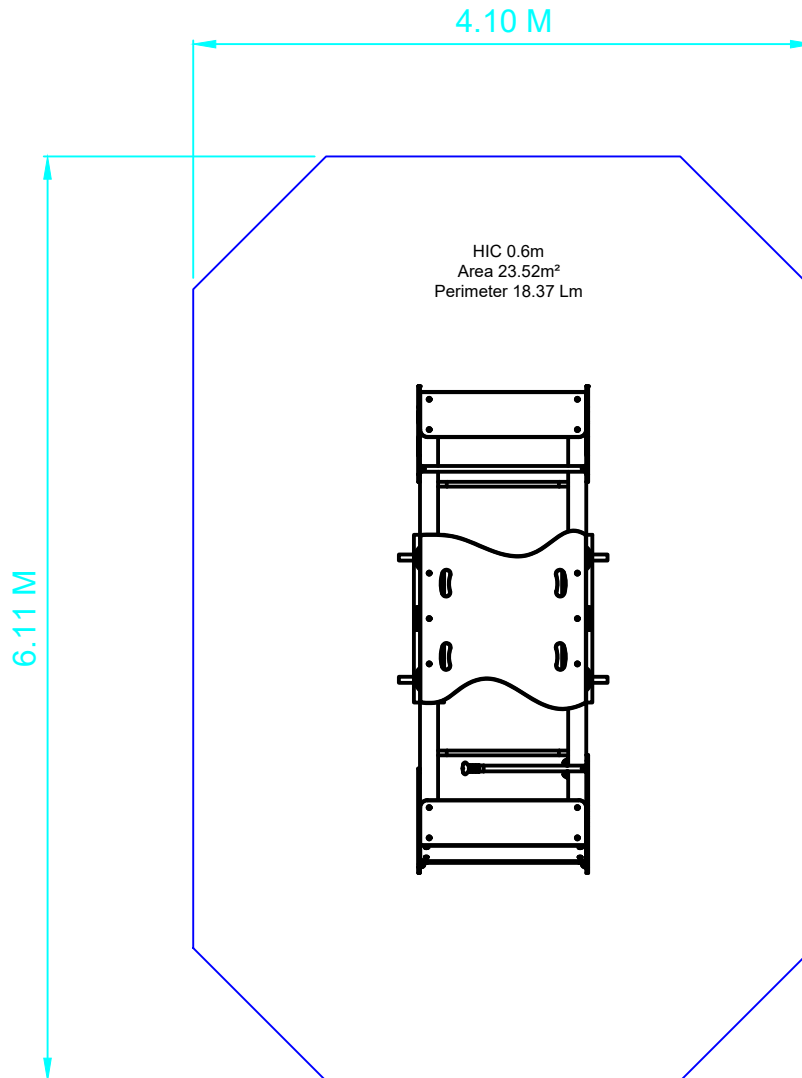

Group Seesaw - Bugs Life FSS000

Drawn RS

Scale 1:50 @ A4 02.02.23 Rev 01

Good design
for children
SutcliffePlay

SAFETY SURFACING
AREA 23.52M²
PERIMETER 18.37M
HIC 0.6M

PRODUCT SPECIFICS
Age Range 2 - 8 Years
Play Type Physical, Locomotor.

DO NOT SCALE FROM THIS DRAWING
THIS DRAWING MUST NOT BE USED
FOR INSTALLATION PURPOSES.