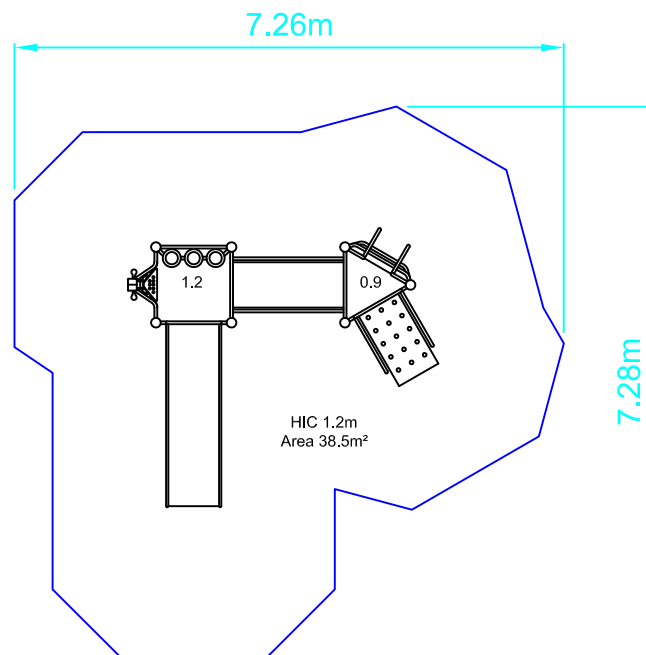

# Watch Tower Toddlerzone Unit DZU271/DZW271

Dwn AG Scale 1:100@A4 10.10.08

Good design  
for children  
**SutcliffePlay**

## SAFETY SURFACING

AREA 38.5m<sup>2</sup>

PERIMETER 25m

HIC 1.2m

## UNIT INCLUDES

		QTY
DZD100	Square deck	1
DZD200	Triangular deck	1
DZA110	0.9m Climb up ramp	1
DZA095	Arch top rail	1
DZS120	1.2m Slide	1
DZA255	Chute entrance	1
DZA035	1.5m Arch bridge	1
DZA090	Plain panel	1
DZA075	Mesh infill panel	1
DZA040	3 Seat rail	1
DZA120	0.9m Ladder	1
DZA015	Binocular rail	1
POSTS	20.95m	

**DO NOT SCALE FROM THIS DRAWING  
THIS DRAWING MUST NOT BE USED  
FOR INSTALLATION PURPOSES.**

This unit is suitable for grass installation without safety surfacing in the UK if it is sited in a low usage playground. However wear pads of impact absorbing surfacing may be required under areas that sustain intensive use e.g. under slide runouts, fireman's poles and access and exit points, taking care that no trip points or hard edges occur.