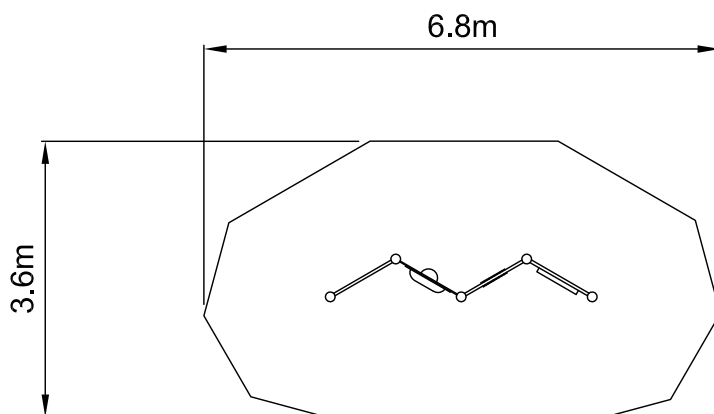

Toddlerzone Play Fence DZU-DZW033

Scale 1:100@A4
Rev 00 - 09.09.04

design
make
play
SutcliffePlay

NO SAFETY SURFACING REQUIRED
MINIMUM USE ZONE SHOWN

PRODUCT SPECIFICS
Age Range: 2 - 6 years

Play Type Intellectual, social, imaginative

DO NOT SCALE FROM THIS DRAWING
THIS DRAWING MUST NOT BE USED
FOR INSTALLATION PURPOSES.

This unit is suitable for grass installation without safety surfacing in the UK if it is sited in a low usage playground. However wear pads of impact absorbing surfacing may be required under areas that sustain intensive use e.g. under slide runouts, fireman's poles and access and exit points, taking care that no trip points or hard edges occur.