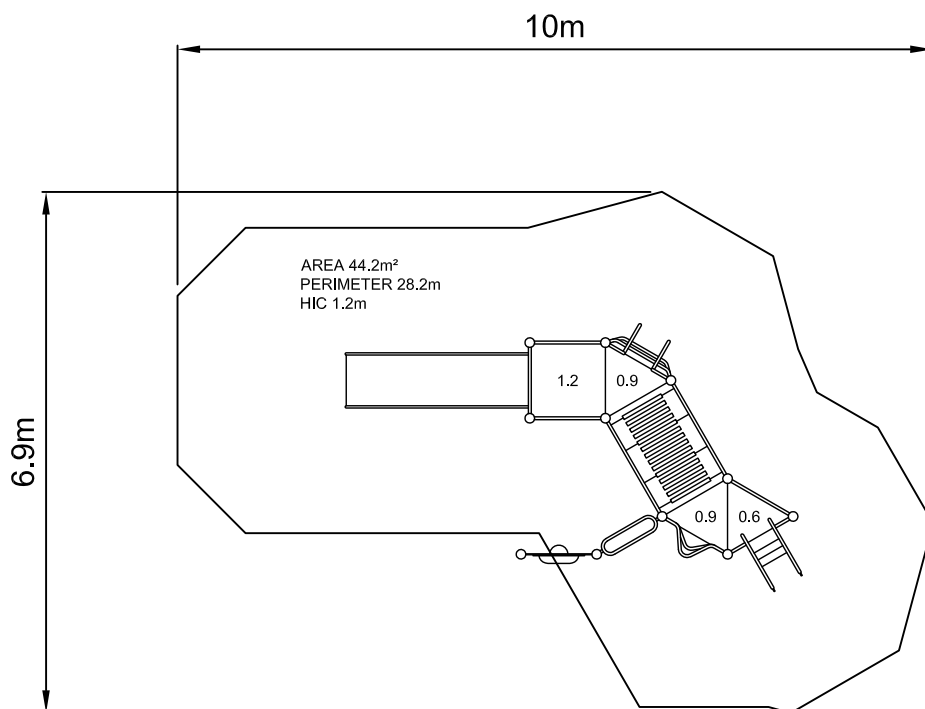

Toddlerzone Unit DZU-DZW005

Scale 1:100 @ A4
Rev 00 - 09.05.08

design
make
play
SutcliffePlay

SAFETY SURFACING:

AREA 44.2m²
PERIMETER 28.2m
HIC 1.2m

PRODUCT SPECIFICS:

Age Range 2 - 6 Years
Play Type Physical, Imaginative.

DO NOT SCALE FROM THIS DRAWING
THIS DRAWING MUST NOT BE USED
FOR INSTALLATION PURPOSES.