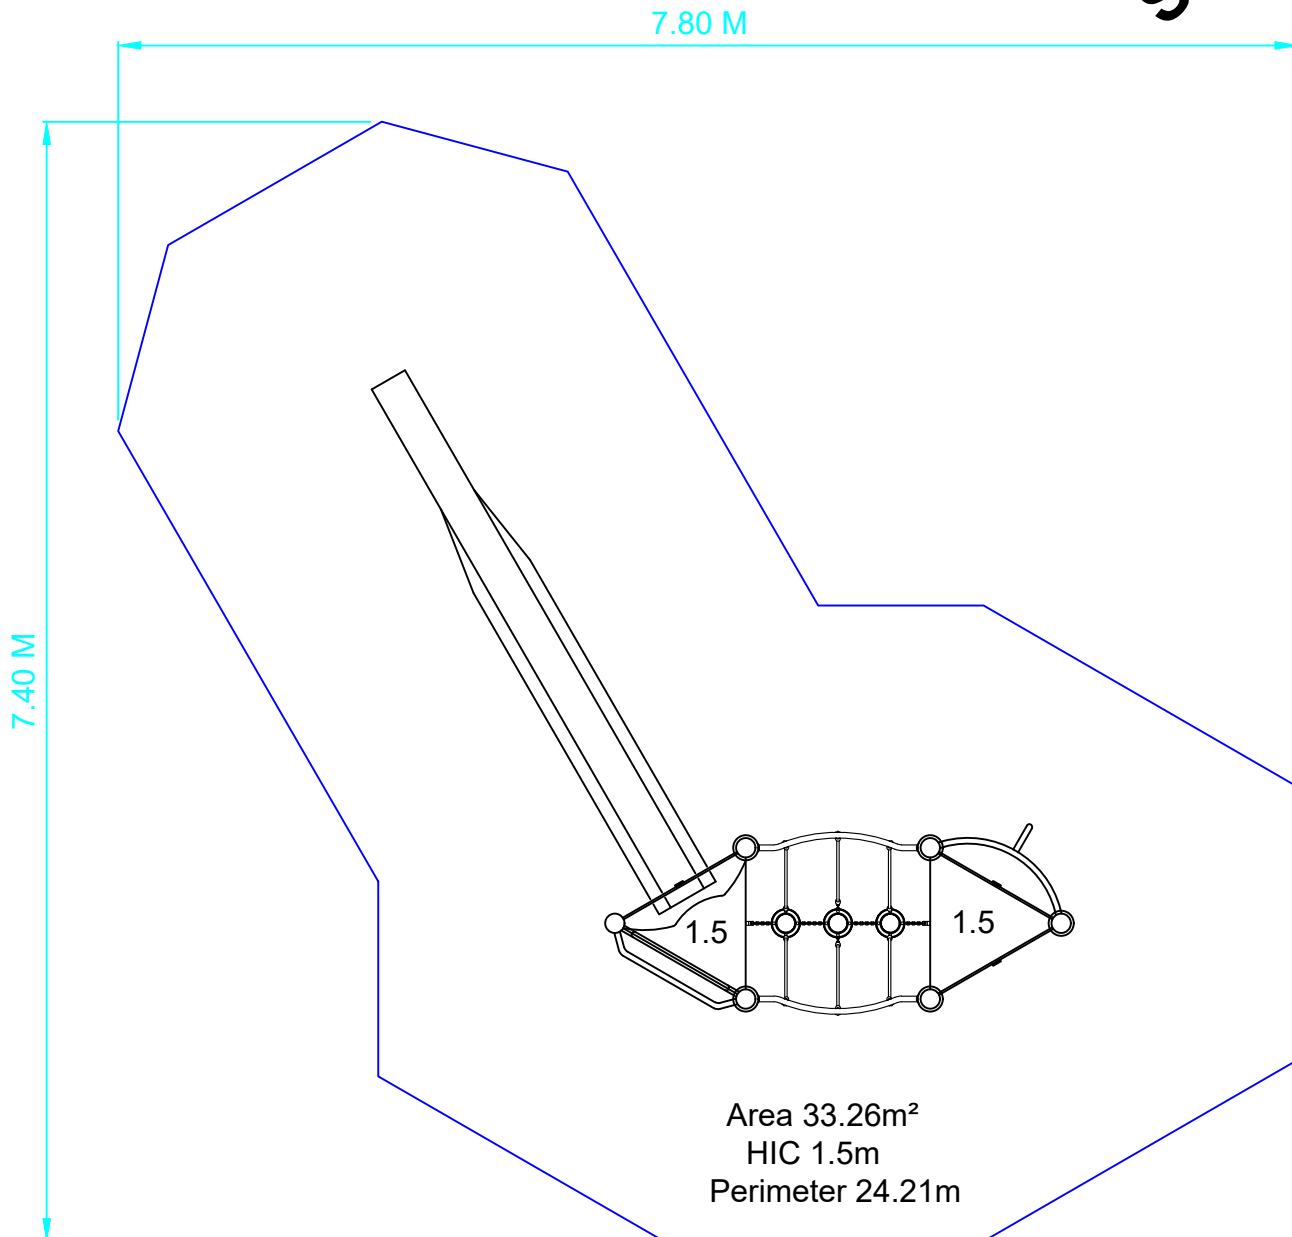

# Ravine

## PZU-PZW926

Drawn RS

Scale 1:50 @ A4

Rev 00 - 23.01.23

design  
make  
play  
**SutcliffePlay**

### PRODUCT SPECIFICS

Age Range 4 - 14 Years

Play Type Physical, Social, Imaginative,  
Challenging.

DO NOT SCALE FROM THIS DRAWING  
THIS DRAWING MUST NOT BE USED  
FOR INSTALLATION PURPOSES.

### SAFETY SURFACING

AREA 33.26m<sup>2</sup>

PERIMETER 25.21 m

HIC 1.5 - 1.5m