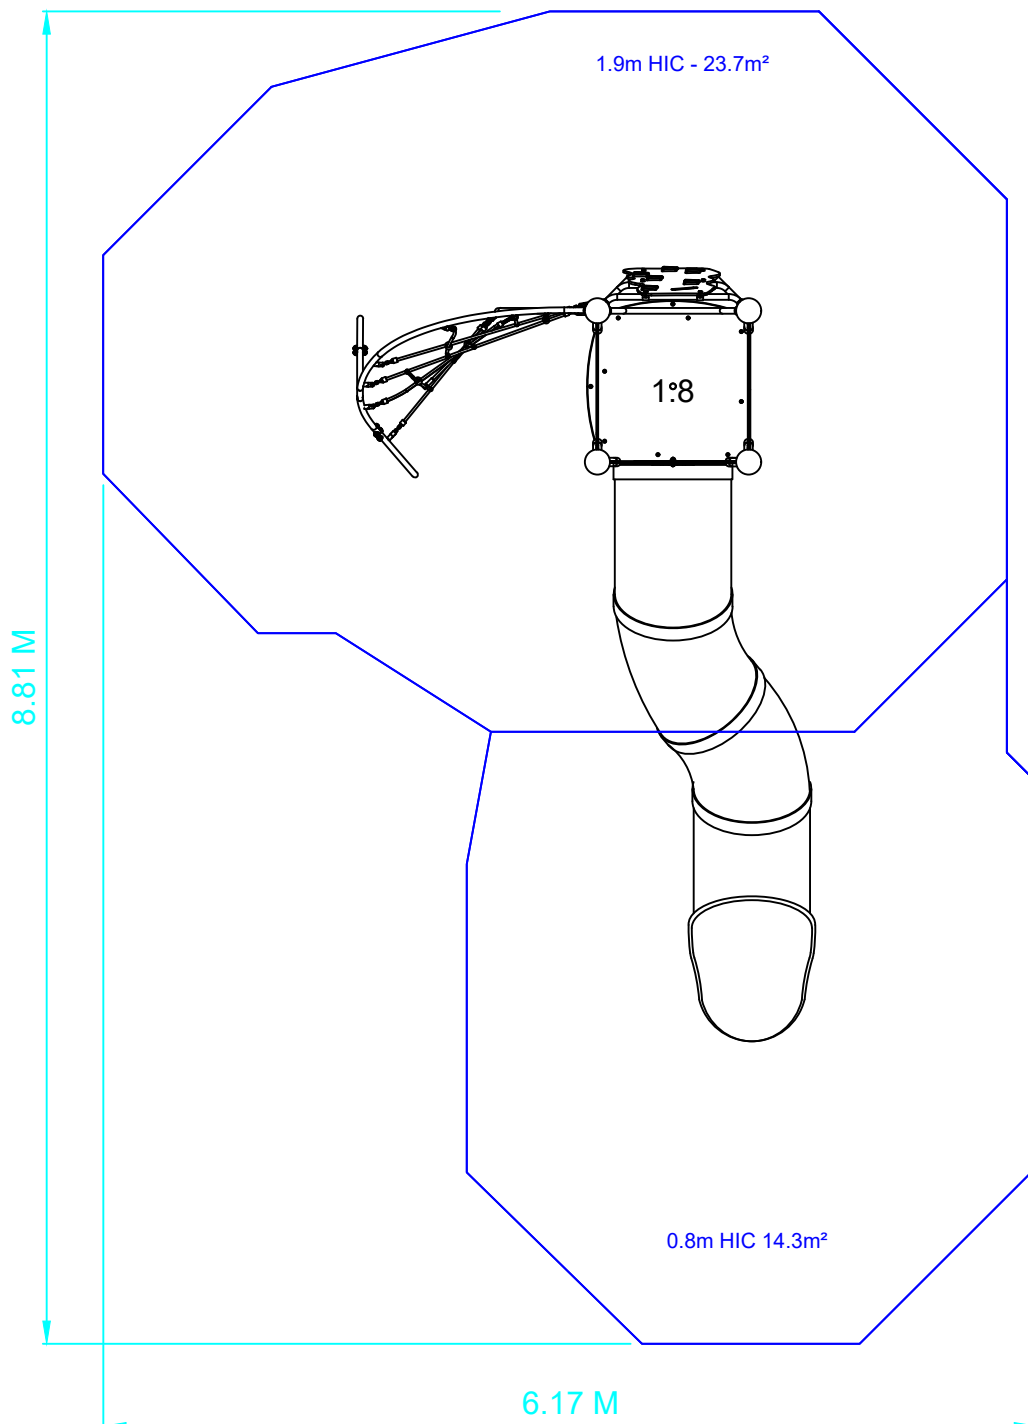

Summit PZU-PZW1000

Drawn RS

Scale 1:50 @ A4

Rev 01 - 04.07.22

design
make
play
SutcliffePlay

PRODUCT SPECIFICS

Age Range 4 - 14 Years

Play Type Physical, Social, Imaginative,
Challenging.

DO NOT SCALE FROM THIS DRAWING
THIS DRAWING MUST NOT BE USED
FOR INSTALLATION PURPOSES.

SAFETY SURFACING

AREA 38m²

PERIMETER 26 Im

HIC 0.8 - 1.9m