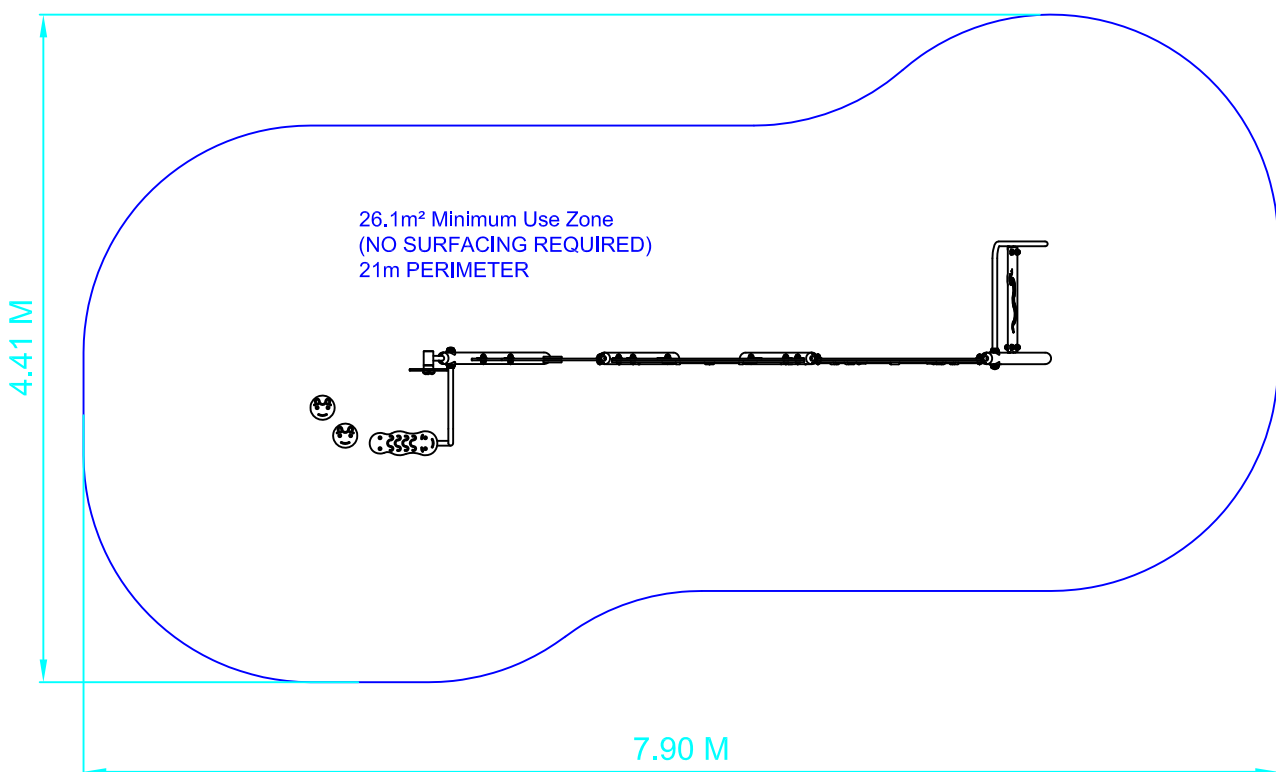

Mini Town Hop & Climb MTU025

Drawn PM

Scale 1:50 @ A4

Rev 00 - 04.07.22

design
make
play
SutcliffePlay

PRODUCT SPECIFICS

HIC 0.6m

26.1m² Minimum Use Zone (NO SURFACING REQUIRED)

21m PERIMETER

Age Range 2 - 5 Years

Play Type Physical, Locomotor, Climbing, Social Imagination, Sliding,
Challenging

DO NOT SCALE FROM THIS DRAWING
THIS DRAWING MUST NOT BE USED
FOR INSTALLATION PURPOSES.