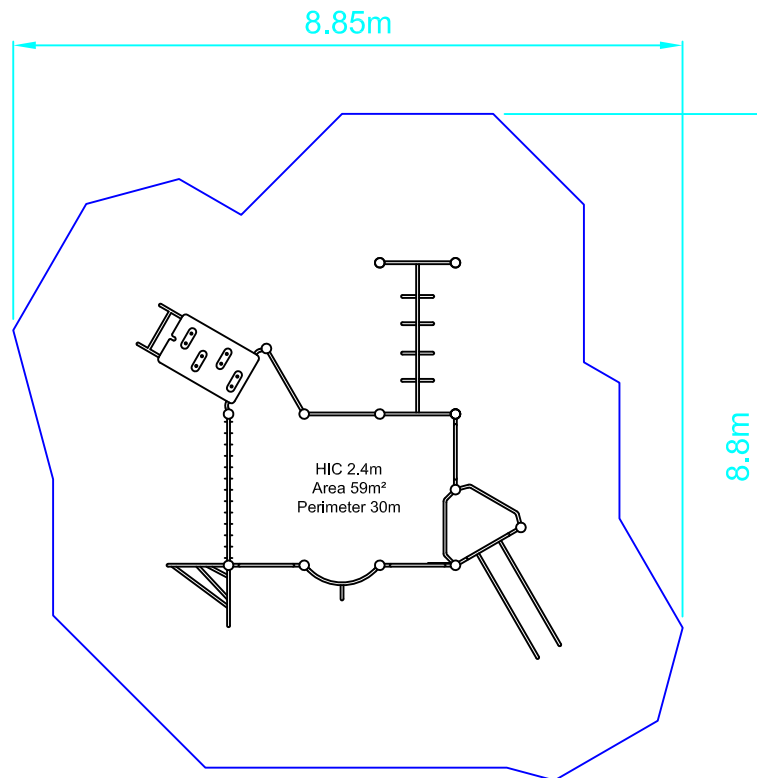

# Playzone Unit PZU-PZW763

(Quote No. 5602975)

Dwn AG Scale 1:100@A4 19.5.08

Good design  
for children  
**SutcliffePlay**

## SAFETY SURFACING

AREA 59m<sup>2</sup>

PERIMETER 30m

HIC 2.4m

## PRODUCT SPECIFICS

Age

Range 4 - 10 years

Play Type Physical, challenging, locomotor