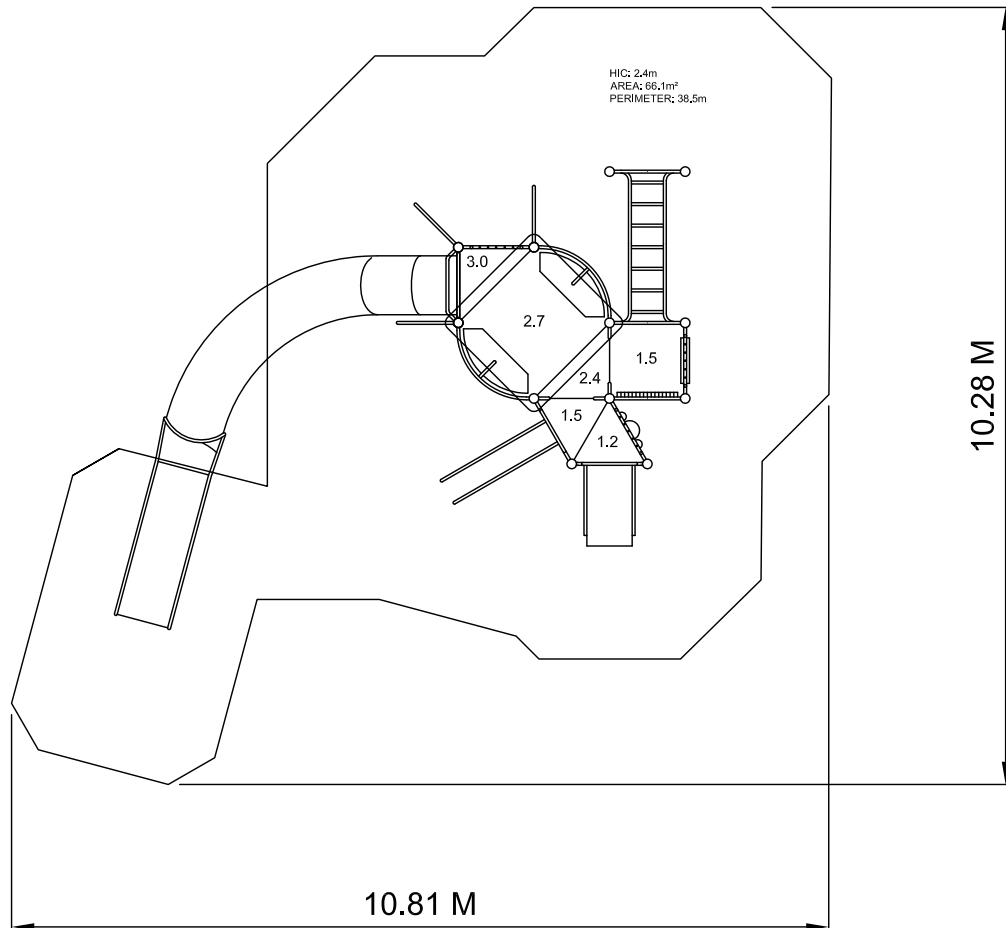

# PZU/PZW627

Scale 1:100 @ A4

Rev 00 - Date 10.10.16

design  
make  
play  
**SutcliffePlay**

## SAFETY SURFACING

TOTAL AREA : 66.1m<sup>2</sup>

PERIMETER: 38.5m

HIC: 2.4m

## PRODUCT SPECIFICS

Age Range 4 - 10 Years

Play Type Physical, Social,  
Imaginative, Challenging

DO NOT SCALE FROM THIS DRAWING  
THIS DRAWING MUST NOT BE USED  
FOR INSTALLATION PURPOSES.