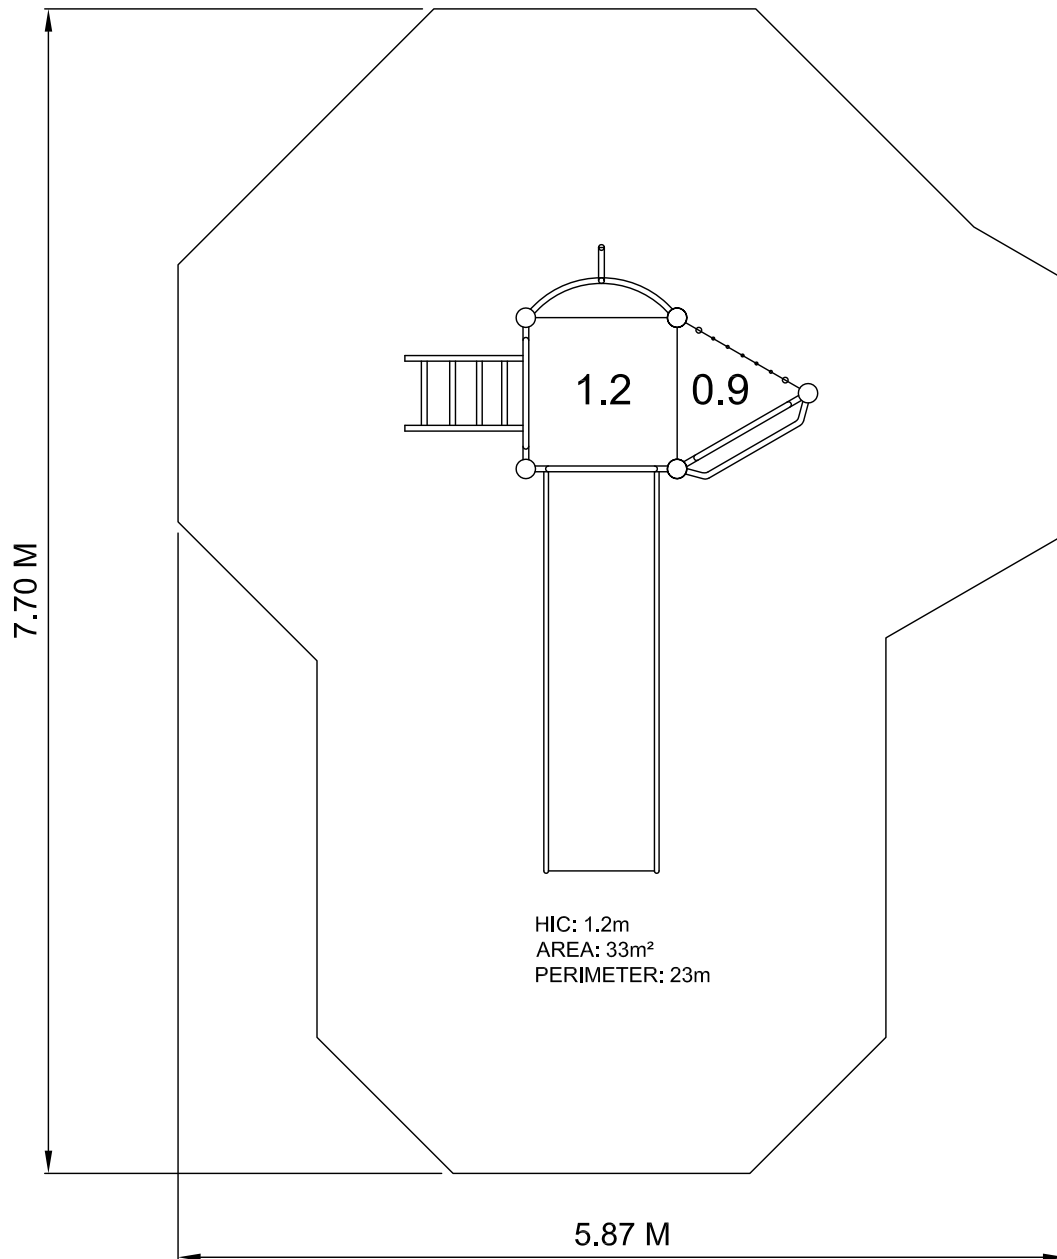

PZU/PZW422

Scale 1:50 @ A4

Rev 00 - Date 10.03.05

design
make
play
SutcliffePlay

SAFETY SURFACING

AREA 33m²

PERIMETER 23m

HIC: 1.2m

PRODUCT SPECIFICS

Age Range 4 - 10 Years

Play Type Physical, Social,
Imaginative, Challenging

DO NOT SCALE FROM THIS DRAWING
THIS DRAWING MUST NOT BE USED
FOR INSTALLATION PURPOSES.