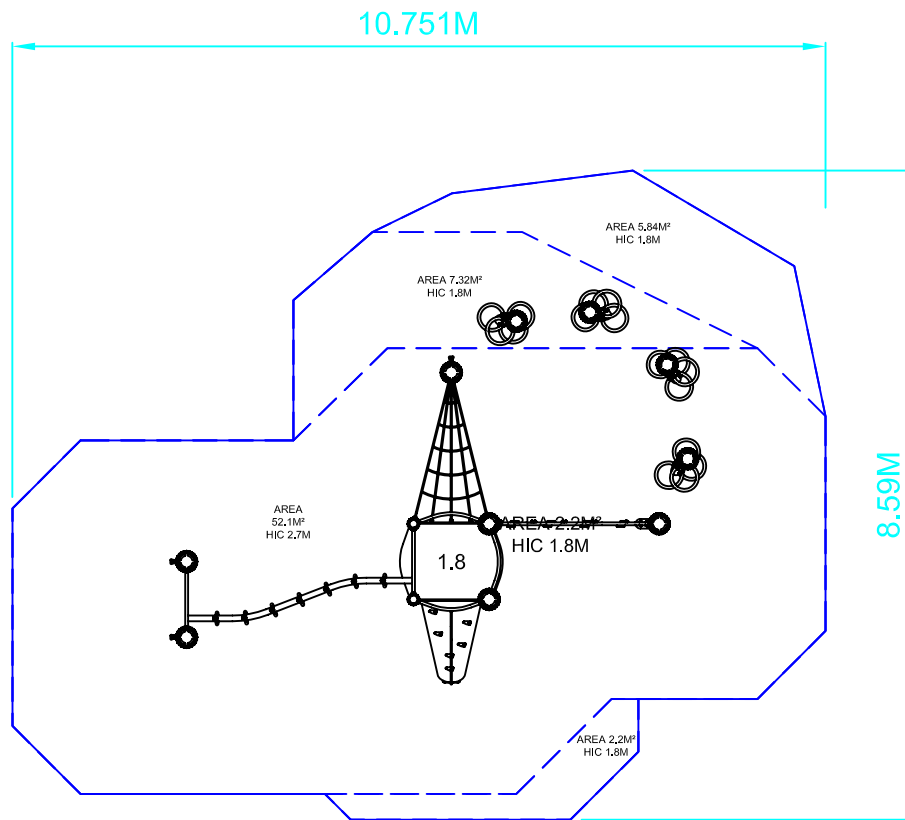

# CZU-CZW309

## Mission Venture

Dwn PM Scale 1:100@A4 13.10.16

design  
make  
play  
**SutcliffePlay**

### SAFETY SURFACING

AREA 61.6M<sup>2</sup>

PERIMETER 32.4M

HIC 1.8M - 9.5M<sup>2</sup>

HIC 2.7M - 52.1M<sup>2</sup>

### PRODUCT SPECIFICS

Age

Range 6 -12 years

Play Type Physical, intellectual, social,  
imaginative, challenging,  
locomotor

DO NOT SCALE FROM THIS DRAWING  
THIS DRAWING MUST NOT BE USED  
FOR INSTALLATION PURPOSES.