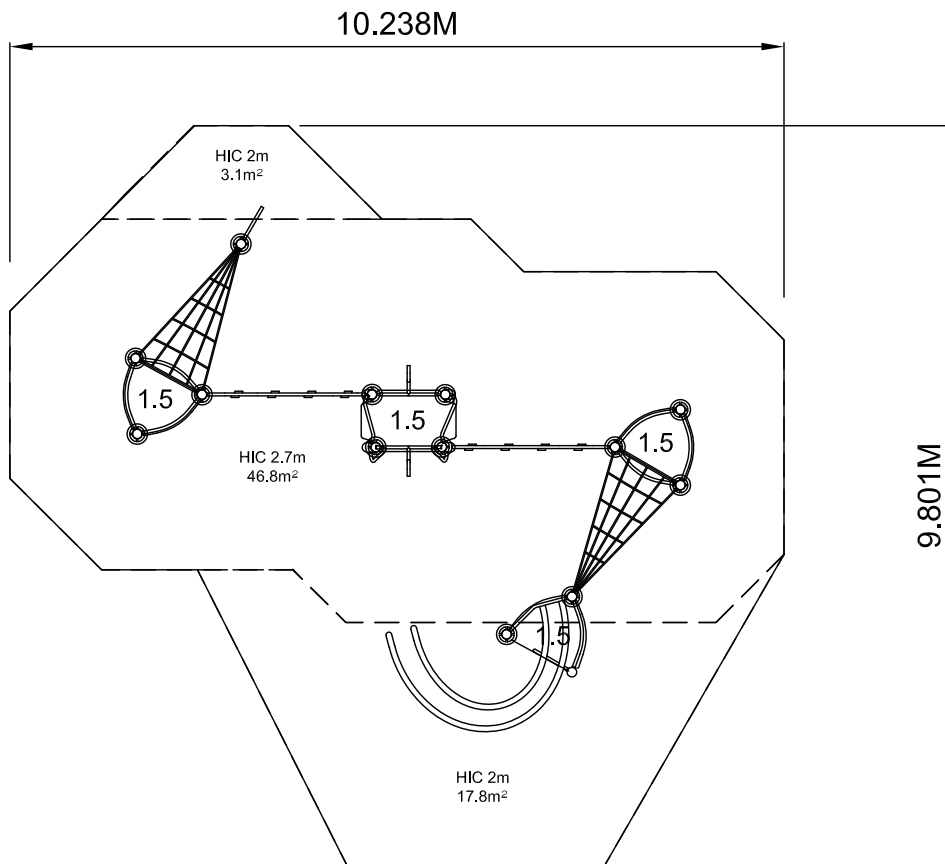

Mission - Conspiracy CZU216

Dwn PM Scale 1:100@A4 13.10.16
Rev 02 - 31.01.19

design
make
play
SutcliffePlay

SAFETY SURFACING
AREA 67.7m²
PERIMETER 33.1m

HIC 2M 20.9m²
HIC 2.7M 46.8m²

PRODUCT SPECIFICS

Age
Range 6 - 12 years

Play Type Physical, intellectual, social,
imaginative, challenging,
locomotor

DO NOT SCALE FROM THIS DRAWING
THIS DRAWING MUST NOT BE USED
FOR INSTALLATION PURPOSES.