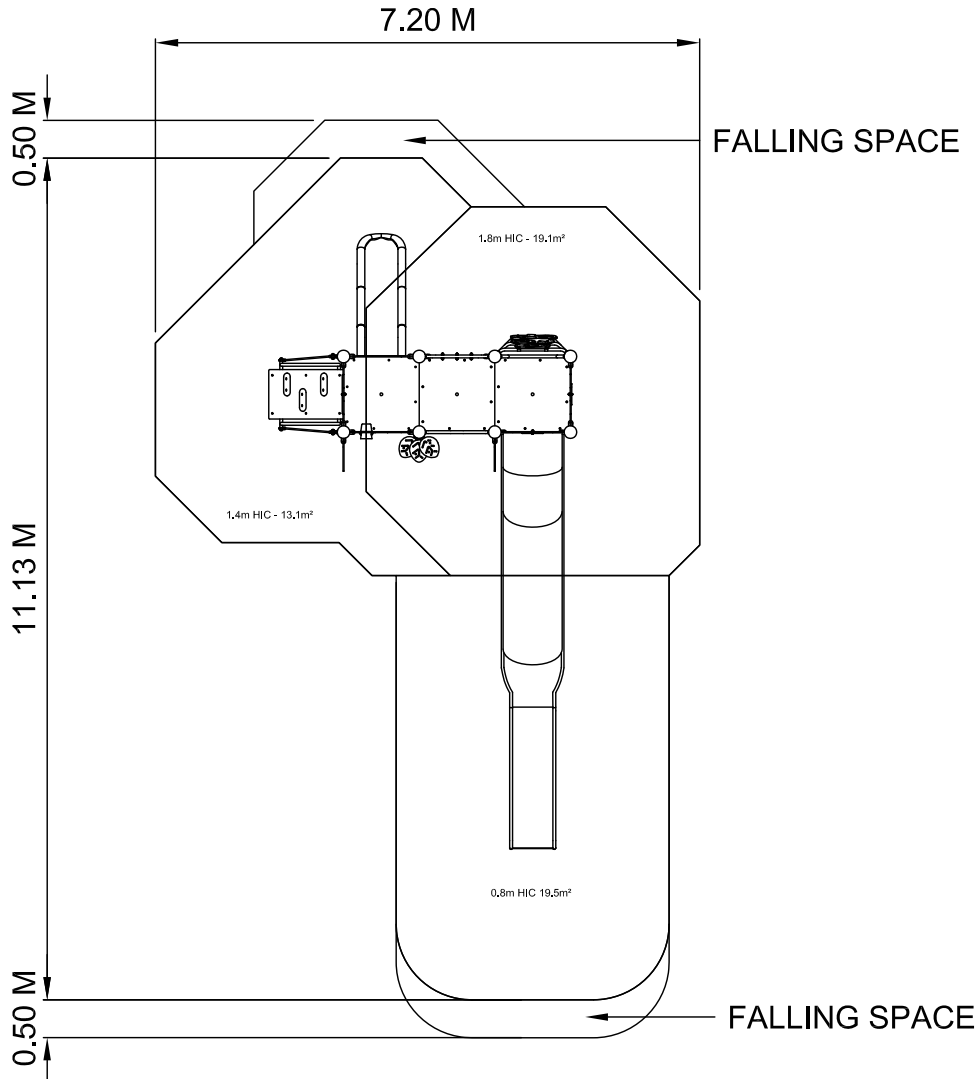

Foxglove (Stainless Slide)

PZU/PZW915

Drawn By SH Scale 1:100 @ A4

Rev 00 - Date 28.02.20

design
make
play
SutcliffePlay

SAFETY SURFACING

AREA 52.01m²

PERIMETER 32.3 Im

HIC 1.8m - 19.1m²

HIC 1.4m - 13.1m²

HIC 0.8m - 19.5m²

PRODUCT SPECIFICS

Age Range 2 - 10 Years

Play Type Physical, Social, Imaginative,
Challenging and Intellectual.

DO NOT SCALE FROM THIS DRAWING
THIS DRAWING MUST NOT BE USED
FOR INSTALLATION PURPOSES.