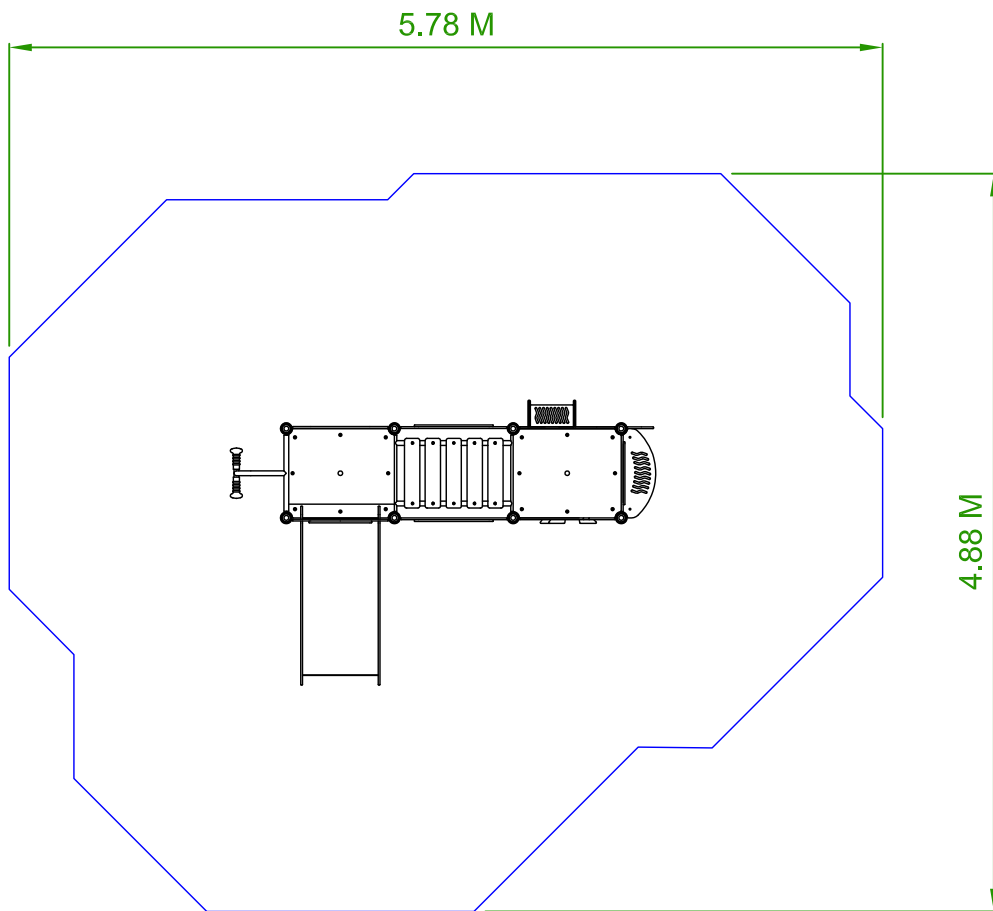

Mini Town - Duplex MTU042

Drawn PM Scale 1:50 @ A4 09.09.21
Rev 00

design
make
play
SutcliffePlay

PRODUCT SPECIFICS

HIC 0.6m

Area - 22.3m²

Perimeter - 17.91 Lm

Age Range 2 - 5 Years

Play Type Physical, Locomotor, Climbing, Social
Imagination, Sliding,

DO NOT SCALE FROM THIS DRAWING

THIS DRAWING MUST NOT BE USED

FOR INSTALLATION PURPOSES.