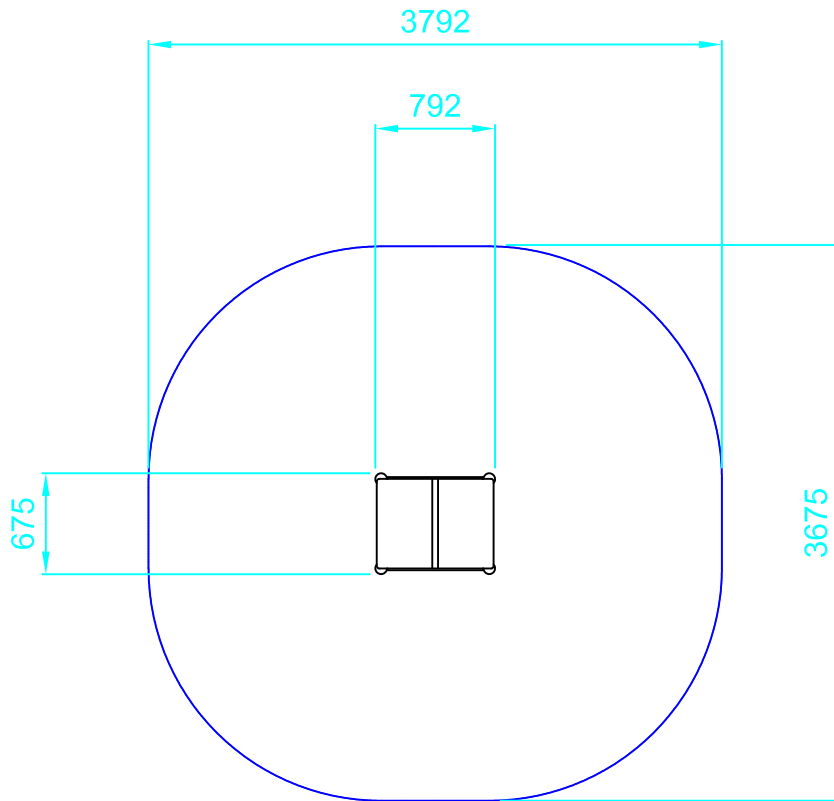

Mini Town - Parlour MTU041

Dwn PM Scale 1:50 @A4

Rev 00 - 09.09.21

design
make
play
SutcliffePlay

NO SAFETY SURFACING REQUIRED

RECOMMENDED MEASURES

Area: 11.87m

Perimeter: 12.28 Lm

PRODUCT SPECIFICS

Age

Range 2 - 5 years

Play Type Social, role play, object (hand/eye coordination)

DO NOT SCALE FROM THIS DRAWING
THIS DRAWING MUST NOT BE USED
FOR INSTALLATION PURPOSES.