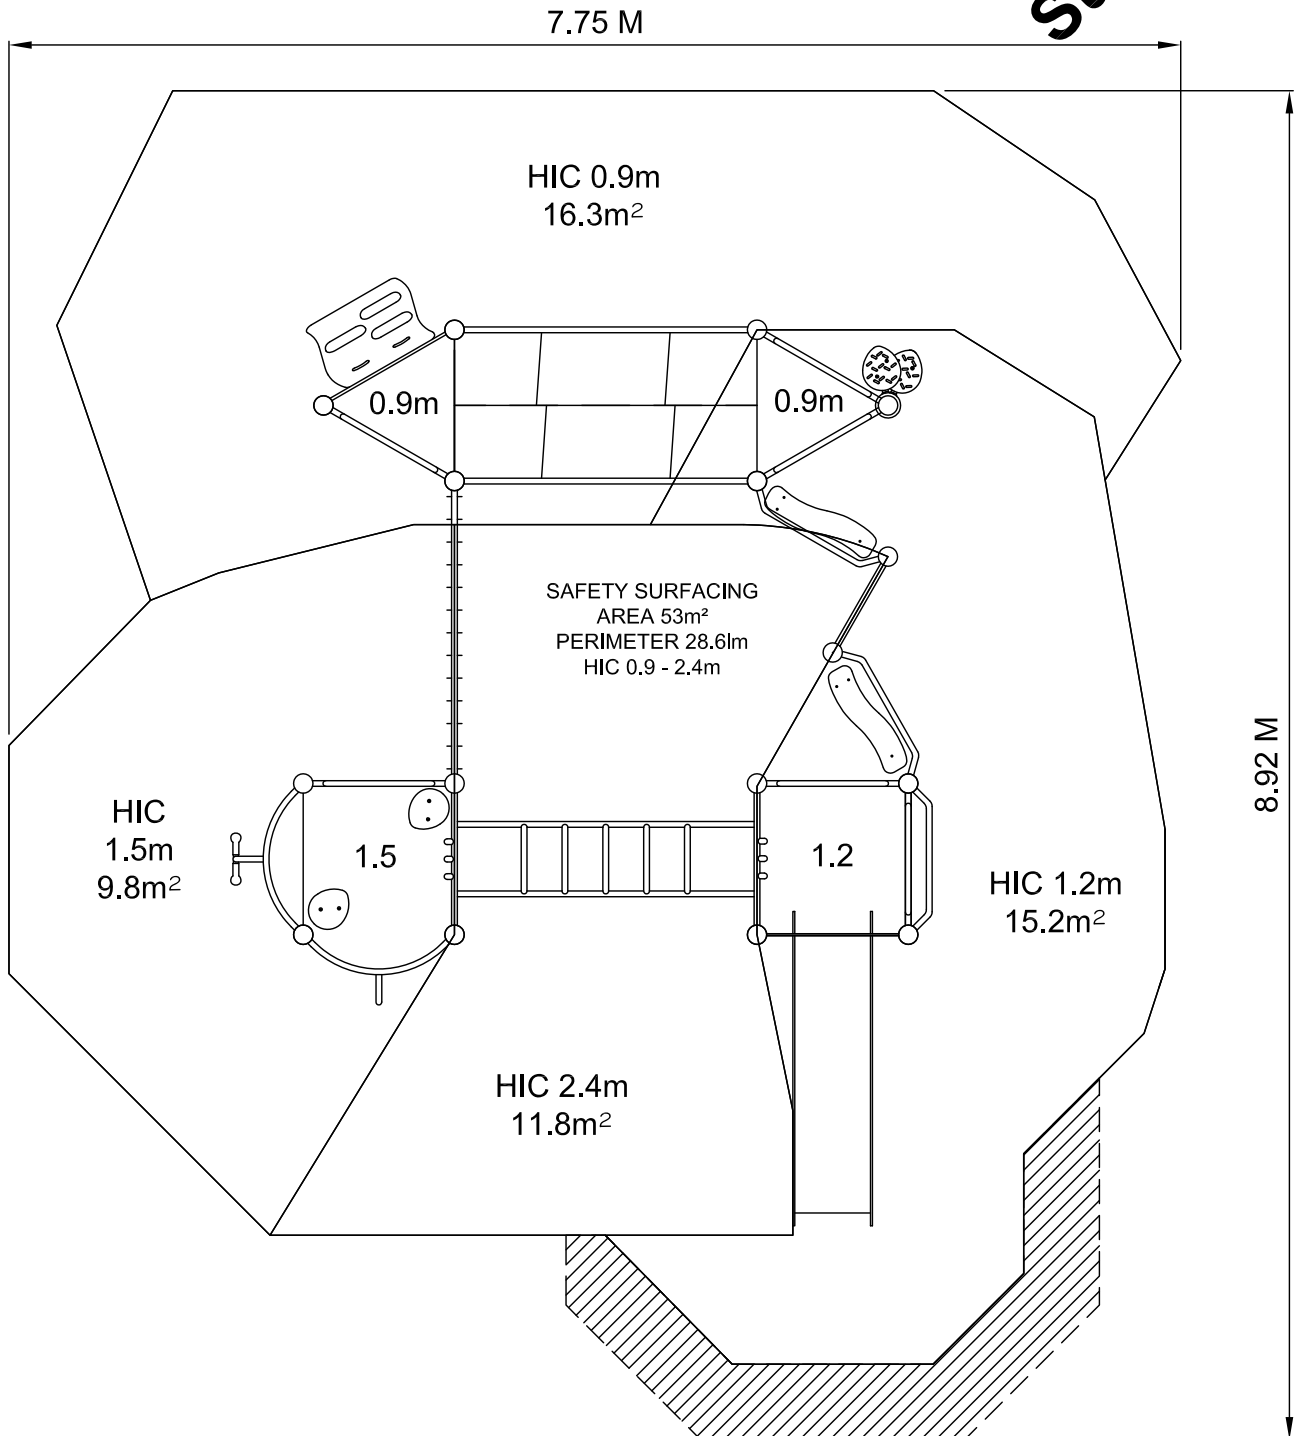

Four Towers PZU-PZW917

Drawn PM

Scale 1:50 @ A4

Rev 00 - 23.03.21

design
make
play
SutcliffePlay

PRODUCT SPECIFICS

Age Range 4 - 14 Years

Play Type Physical, Social, Imaginative,
Challenging.

DO NOT SCALE FROM THIS DRAWING
THIS DRAWING MUST NOT BE USED
FOR INSTALLATION PURPOSES.

SAFETY SURFACING
AREA 53m²
PERIMETER 28.6 lm
HIC 0.9 - 2.4m