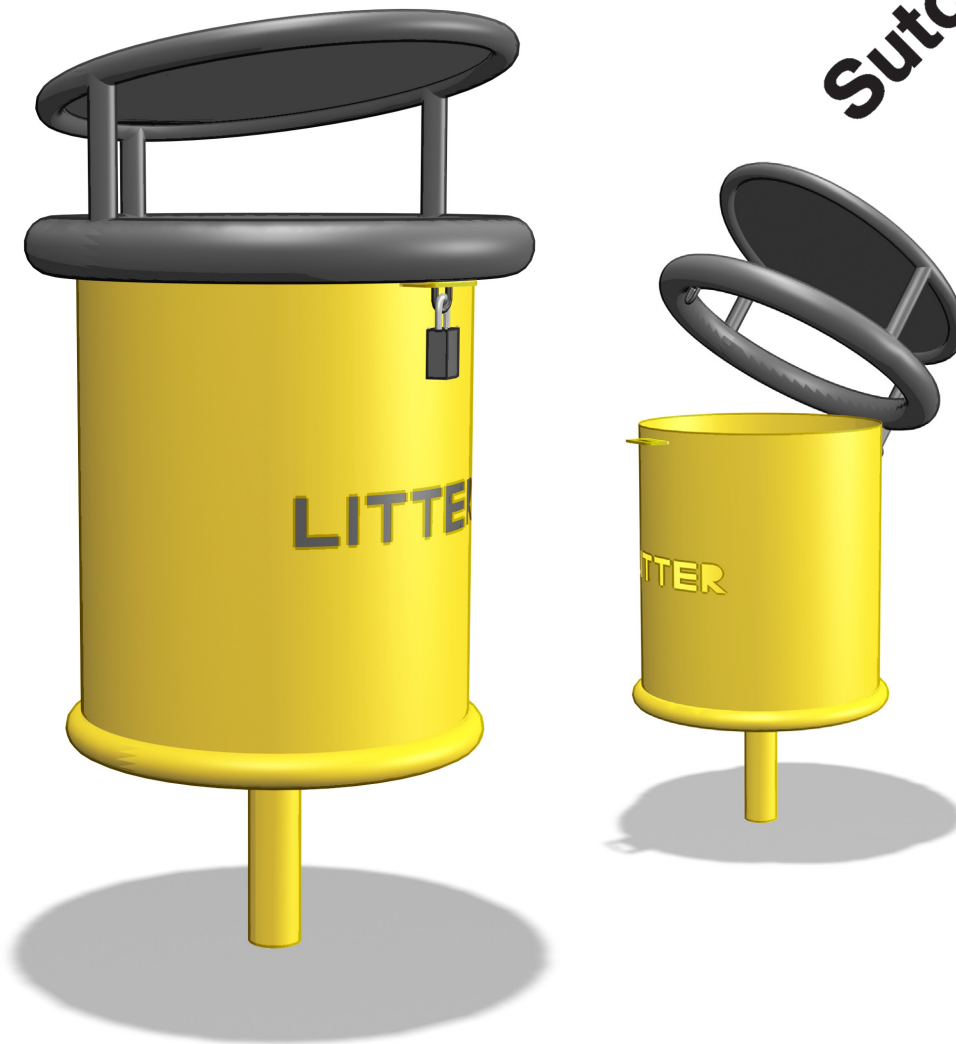

Upright Litter Bin Installation Instruction

FUL100 Red/Turquoise/Yellow

Good design
for children
SutcliffePlay

REV 00