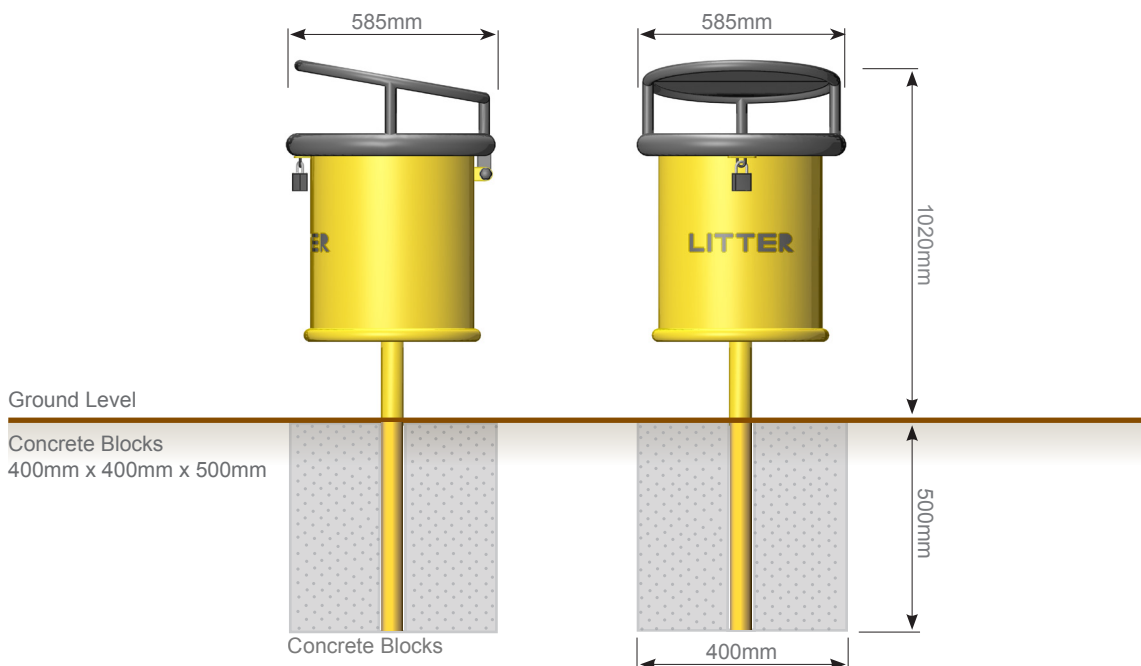

Upright Litter Bin Installation Instruction

FUL100 Red/Turquoise/Yellow

Good design
for children
SutcliffePlay

REV 00