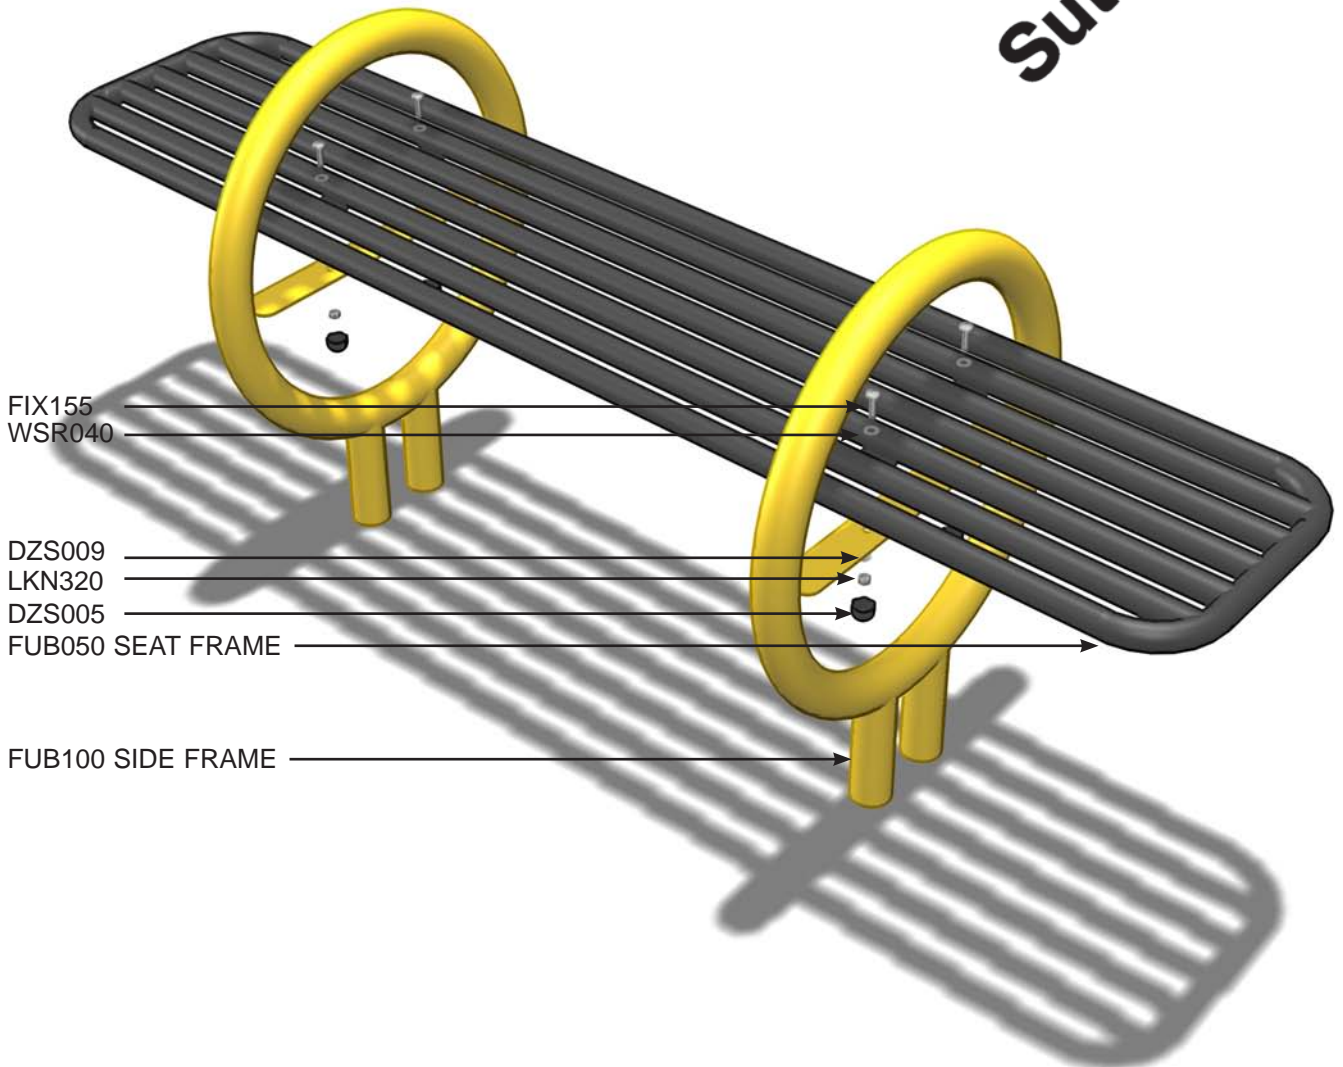

Bench Installation Instruction

FUB000 Red/Turquoise/Yellow with Black Seat Frame

Good design
for children
SutcliffePlay

REV 00