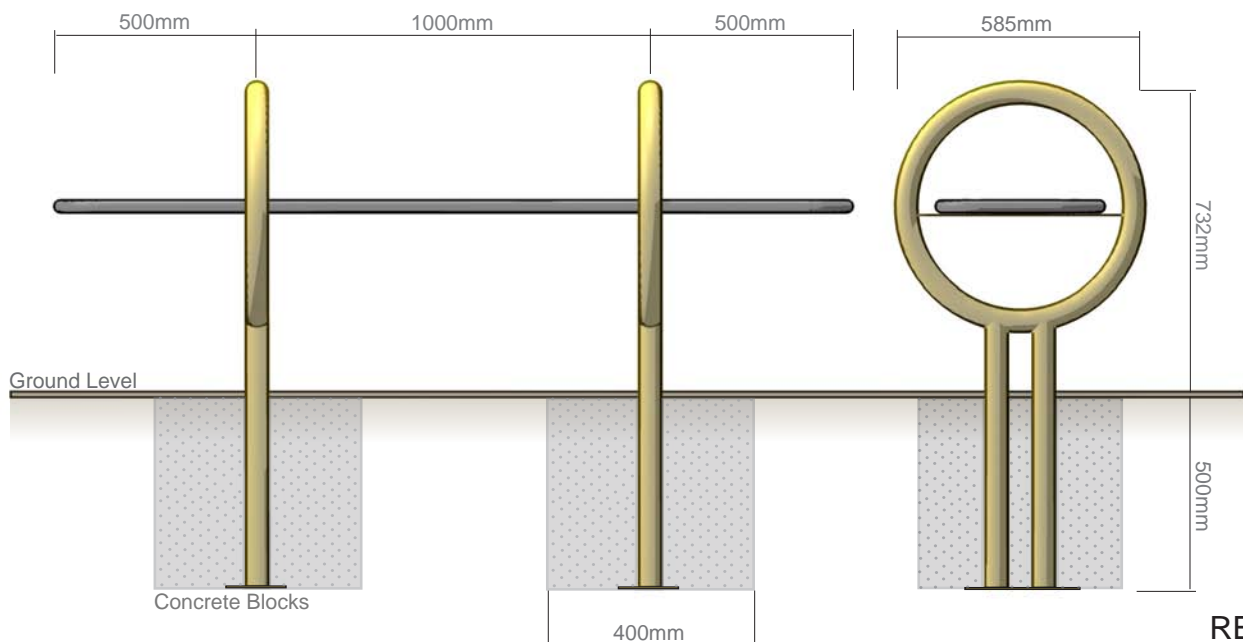

Bench Installation Instruction

FUB000 Red/Turquoise/Yellow with Black Seat Frame

Good design
for children
SutcliffePlay

REV 00