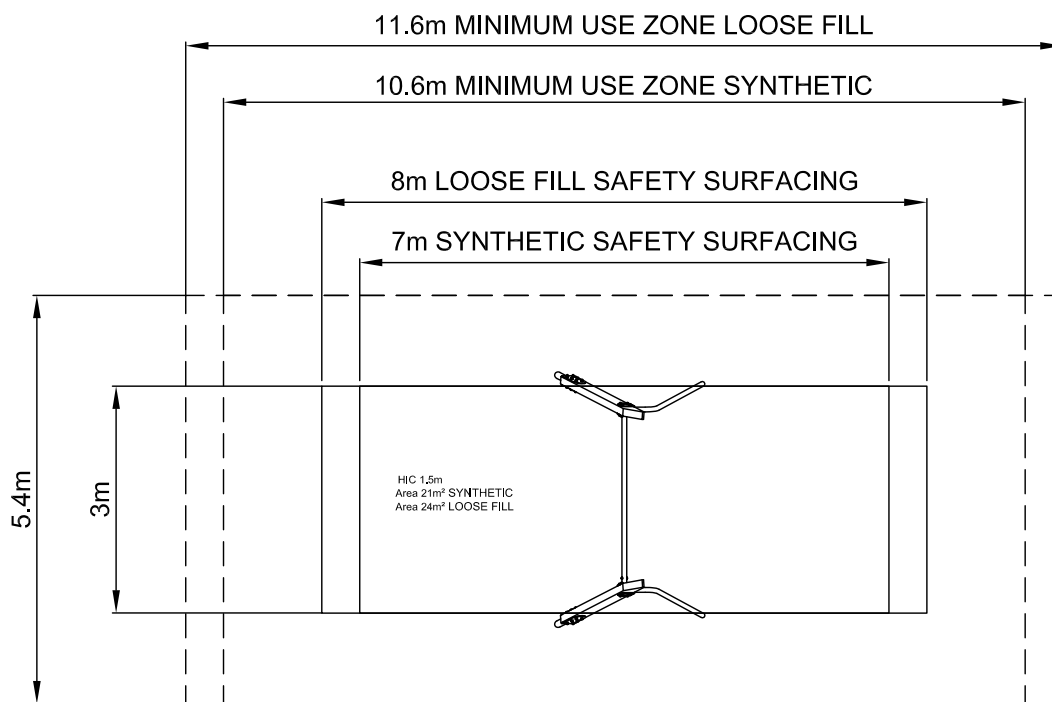

# Treetops Nest Swing Frame TSF101

Dwn SH Scale 1:100@A4 07.01.20

design  
make  
play  
**SutcliffePlay**

## SAFETY SURFACING

AREA FOR LOOSE FILL 24m<sup>2</sup>  
(OUTSIDE LINE FOR SURFACING)  
PERIMETER: 22m

AREA FOR SYNTHETIC 21m<sup>2</sup>  
(INSIDE LINE FOR SURFACING)  
PERIMETER: 20m

HIC 1.5m FOR BOTH

## PRODUCT SPECIFICS

Age Range: All ages  
Play Type: Physical, social, locomotor

DO NOT SCALE FROM THIS DRAWING  
THIS DRAWING MUST NOT BE USED  
FOR INSTALLATION PURPOSES.