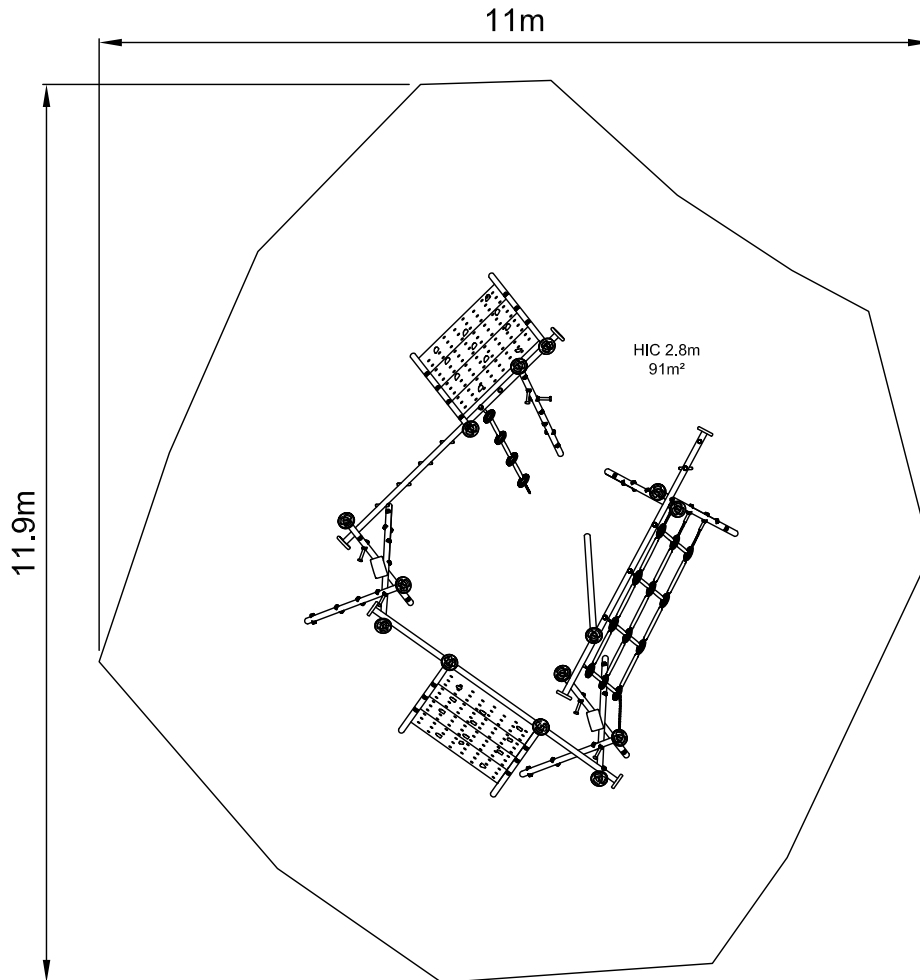

# Circuit Climber Aktivzone Unit XZU300

Dwn AG Scale 1:100@A4 30.6.06

Good design  
for children  
**SutcliffePlay**

## SAFETY SURFACING

AREA 91m<sup>2</sup>  
PERIMETER 35m  
HIC 2.8m

## PRODUCT SPECIFICS

Age  
Range 6 - 14 years

Play Type Physical, social,  
challenging, locomotor