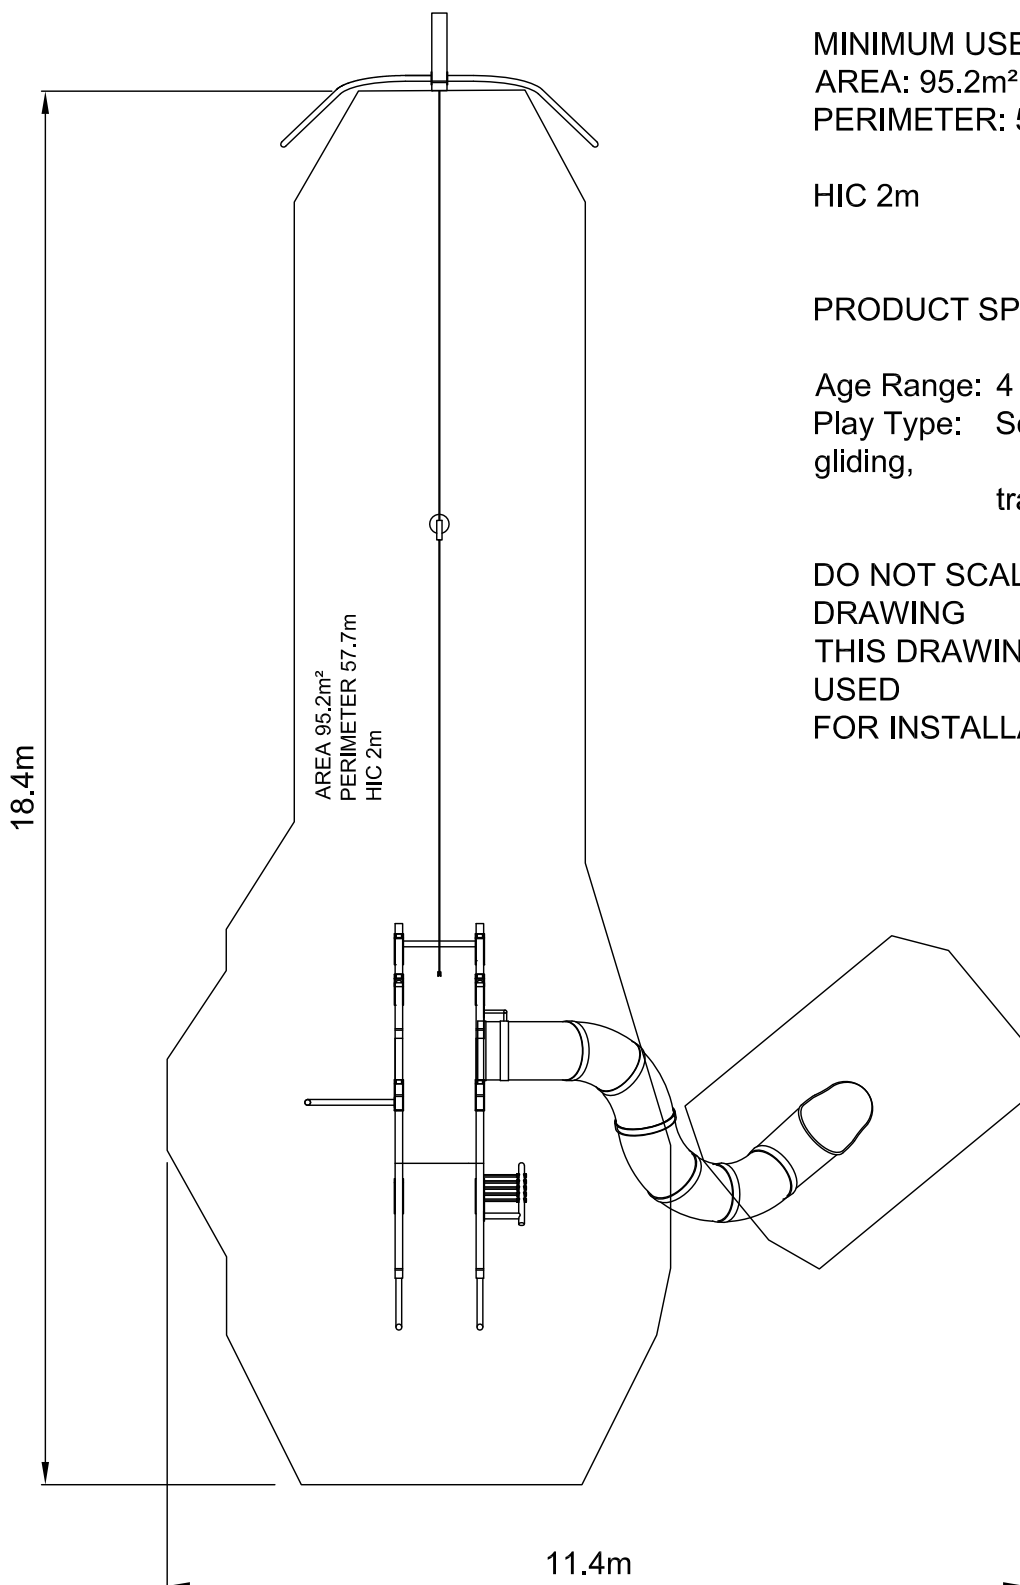

Treetops Mangrove

TTU001

Scale 1:100 @ A4

Rev 01 - 05.11.20

design
make
play

SutcliffePlay

MINIMUM USE ZONE

AREA: 95.2m²

PERIMETER: 57.7m

HIC 2m

PRODUCT SPECIFICS

Age Range: 4 - 14

Play Type: Social, climbing, sliding,
gliding,

traversing, imaginative

DO NOT SCALE FROM THIS
DRAWING

THIS DRAWING MUST NOT BE
USED