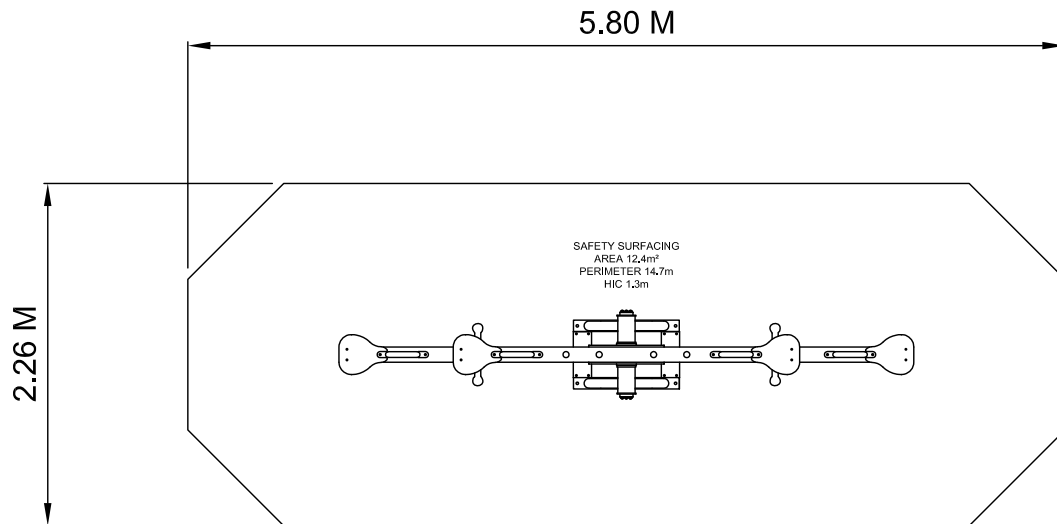

# Treetops Seesaw TNB060

Drawn SH  
Scale 1:50 @ A4  
Rev 00 - 28.07.20

design  
make  
play  
**SutcliffePlay**

SAFETY SURFACING  
AREA 12.4m<sup>2</sup>  
PERIMETER 14.7m  
HIC 1.3m

PRODUCT SPECIFICS  
Age Range: 4 - 12 Years

Play Type:  
Physical, Locomotor, Imagination

DO NOT SCALE FROM THIS DRAWING  
THIS DRAWING MUST NOT BE USED  
FOR INSTALLATION PURPOSES.