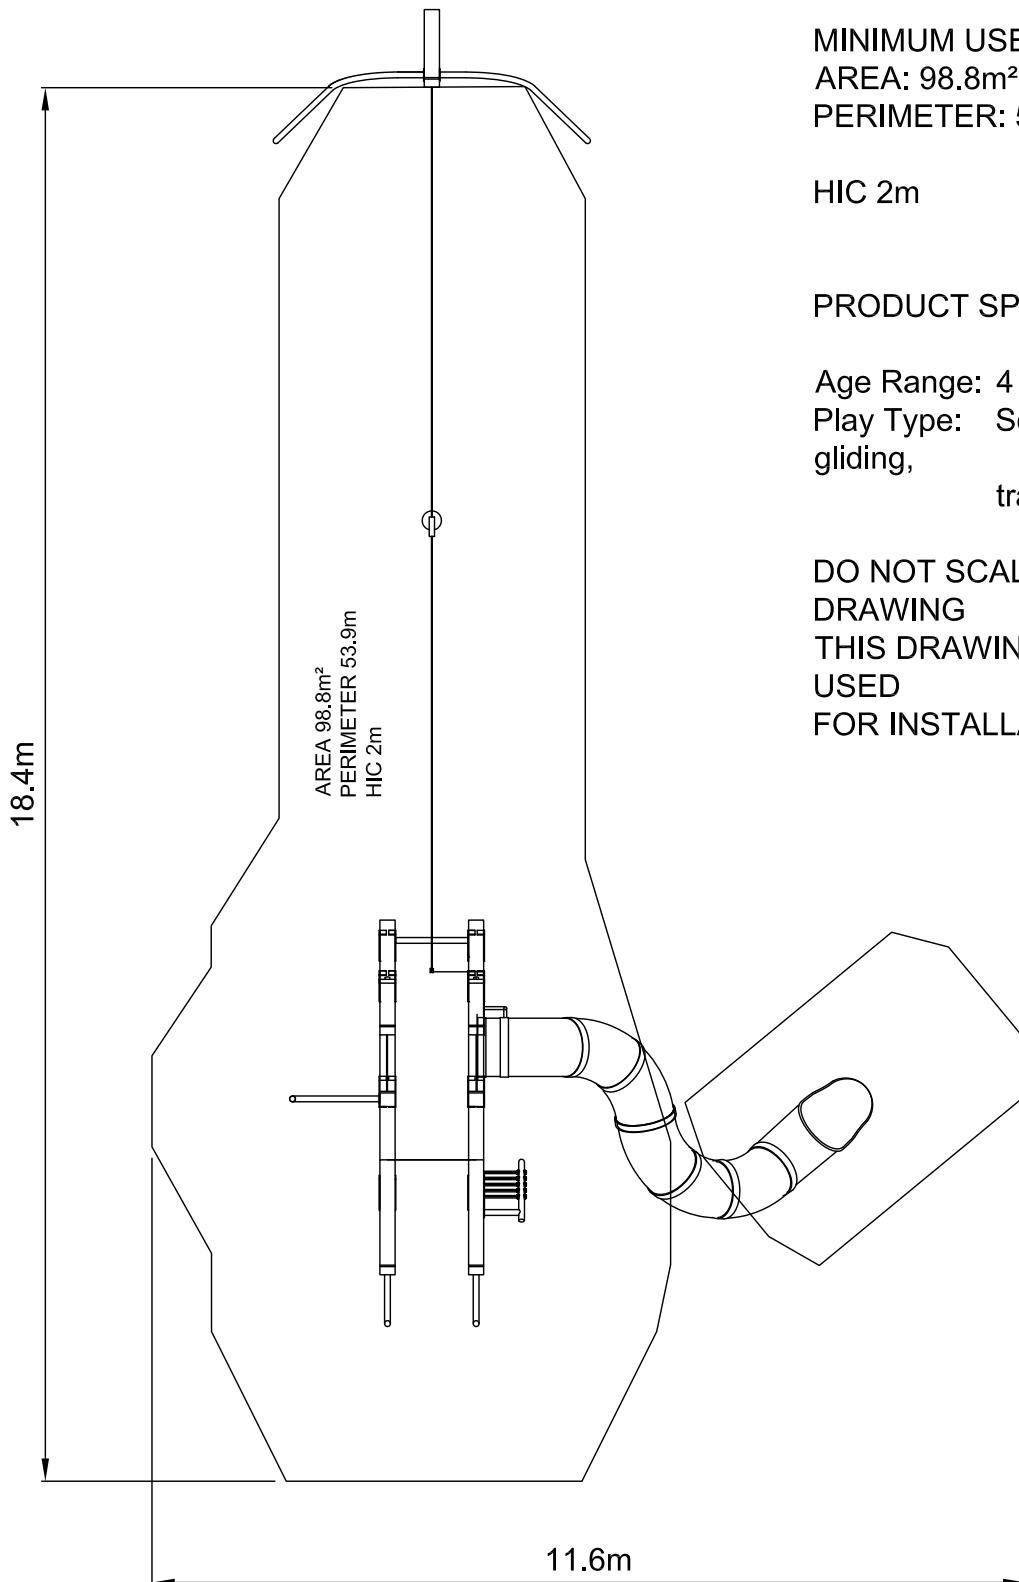

Treetops Mangrove

TTU001

Scale 1:100 @ A4

Rev 00 - 11.06.20

design
make
play

SutcliffePlay

MINIMUM USE ZONE

AREA: 98.8m²

PERIMETER: 53.9m

HIC 2m

PRODUCT SPECIFICS

Age Range: 4 - 14

Play Type: Social, climbing, sliding,
gliding,

traversing, imaginative

DO NOT SCALE FROM THIS

DRAWING