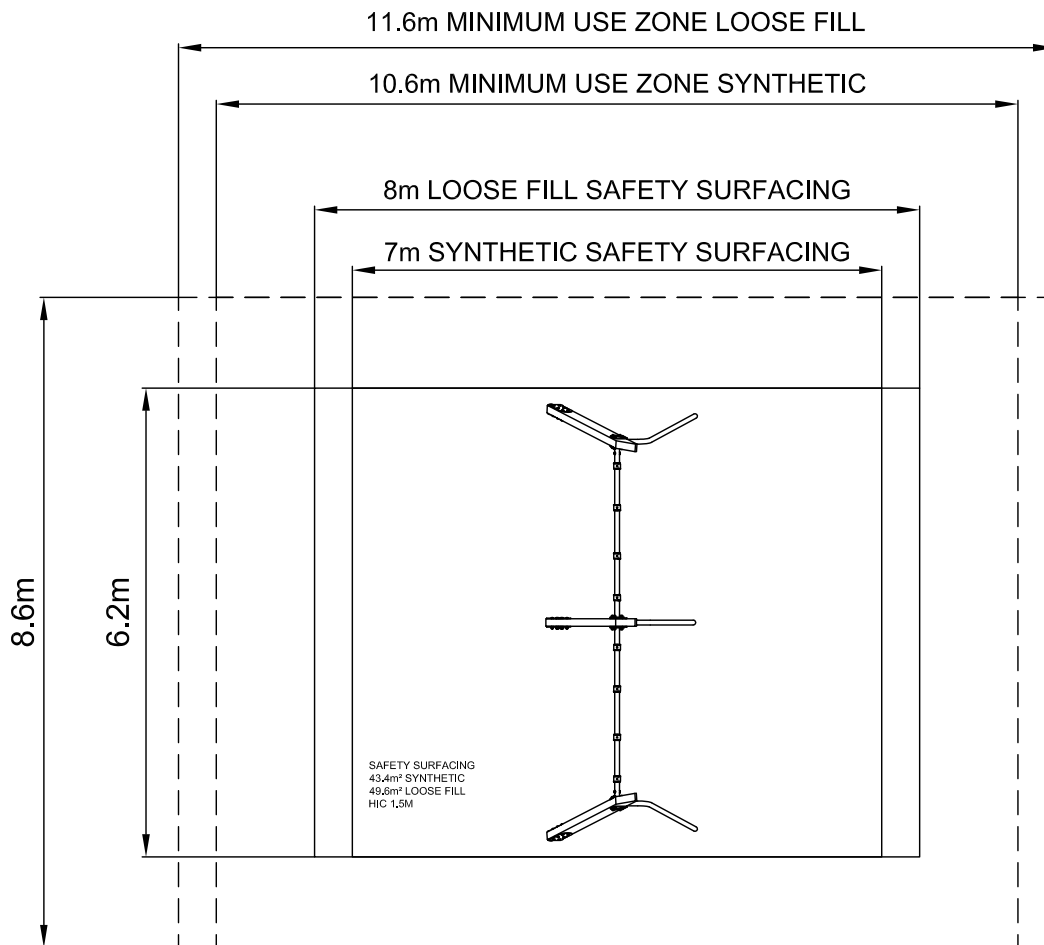

Treetops 4 Seat Frame TSF104

Dwn SH Scale 1:100@A4 09.01.20

design
make
play
SutcliffePlay

SAFETY SURFACING

AREA FOR LOOSE FILL 49.6m²
(OUTSIDE LINE FOR SURFACING)
PERIMETER: 28.4m

AREA FOR SYNTHETIC 43.4m²
(INSIDE LINE FOR SURFACING)
PERIMETER: 26.4m

HIC 1.5m FOR BOTH

PRODUCT SPECIFICS

Age Range: All ages
Play Type: Physical, social, locomotor

DO NOT SCALE FROM THIS DRAWING
THIS DRAWING MUST NOT BE USED
FOR INSTALLATION PURPOSES.