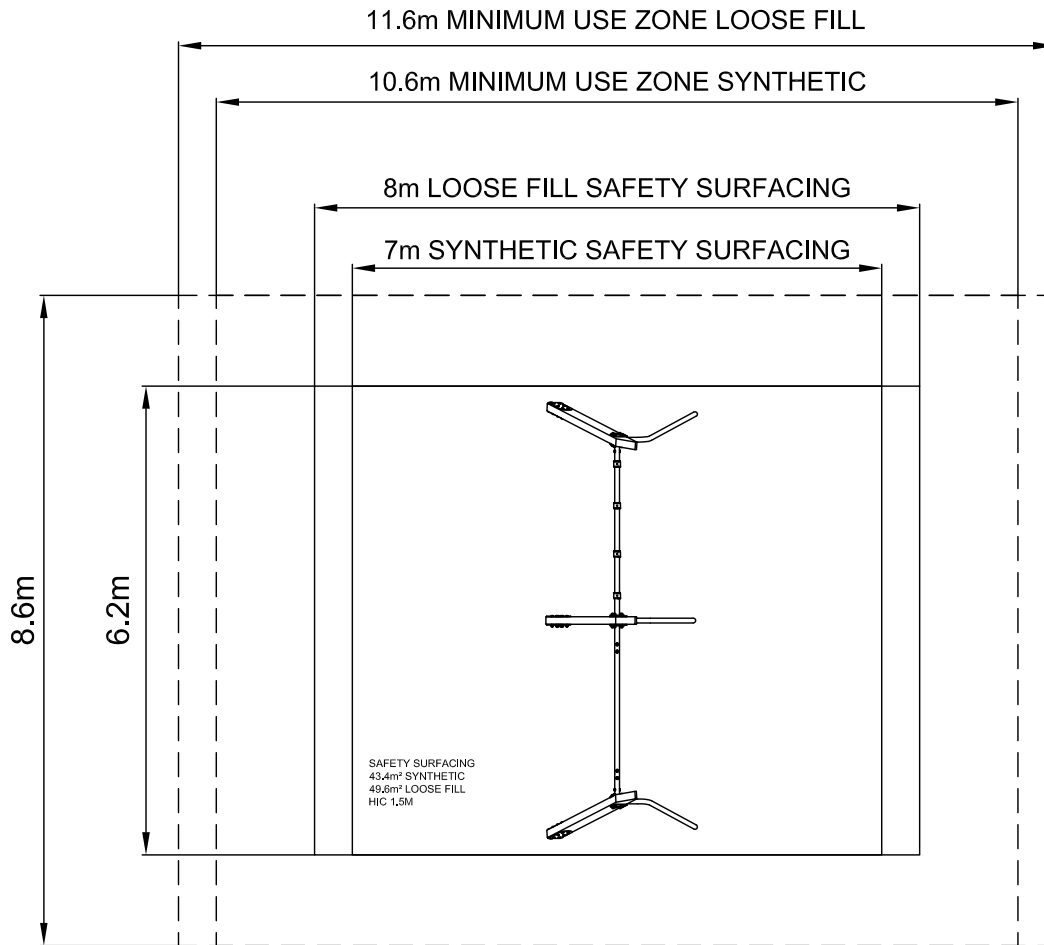

Treetops Nest Swing + 2 Seat Frame TSF103

Dwn SH Scale 1:100@A4 09.01.20

design
make
play
SutcliffePlay

SAFETY SURFACING

AREA FOR LOOSE FILL 49.6m²
(OUTSIDE LINE FOR SURFACING)
PERIMETER: 28.4m

AREA FOR SYNTHETIC 43.4m²
(INSIDE LINE FOR SURFACING)
PERIMETER: 26.4m

HIC 1.5m FOR BOTH

PRODUCT SPECIFICS

Age Range: All ages
Play Type: Physical, social, locomotor

DO NOT SCALE FROM THIS DRAWING
THIS DRAWING MUST NOT BE USED
FOR INSTALLATION PURPOSES.