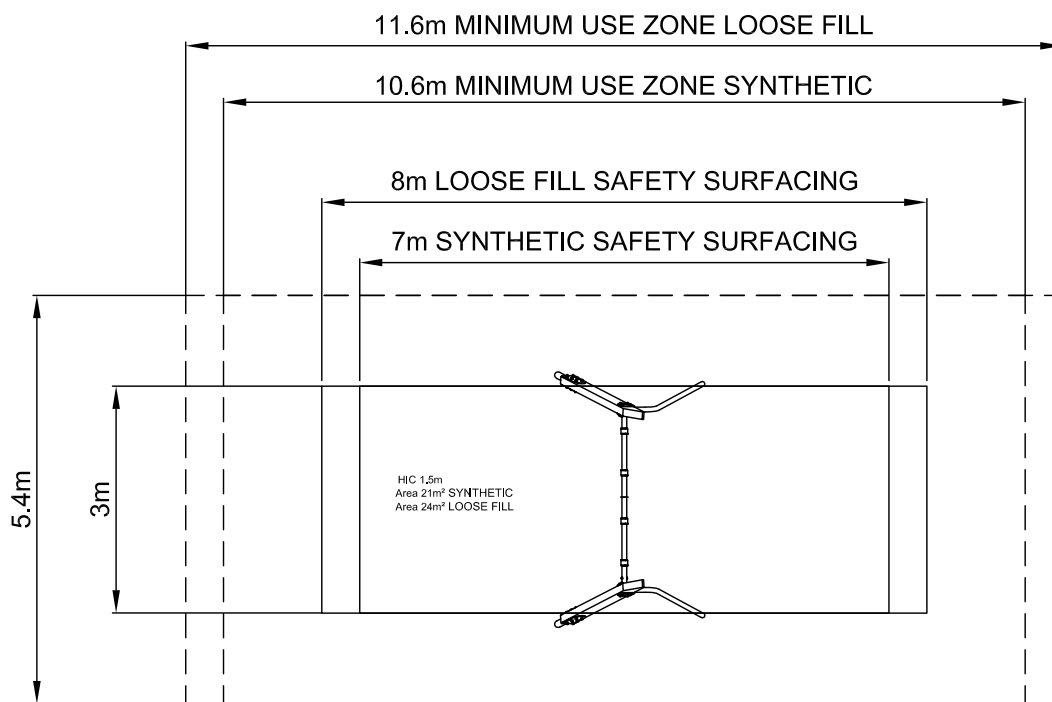

Treetops 2 Seat Swing Frame TSF102

Dwn SH Scale 1:100@A4 07.01.20

design
make
play
SutcliffePlay

SAFETY SURFACING

AREA FOR LOOSE FILL 24m²
(OUTSIDE LINE FOR SURFACING)
PERIMETER: 22m

AREA FOR SYNTHETIC 21m²
(INSIDE LINE FOR SURFACING)
PERIMETER: 20m

HIC 1.5m FOR BOTH

PRODUCT SPECIFICS

Age Range: All ages
Play Type: Physical, social, locomotor

DO NOT SCALE FROM THIS DRAWING
THIS DRAWING MUST NOT BE USED
FOR INSTALLATION PURPOSES.