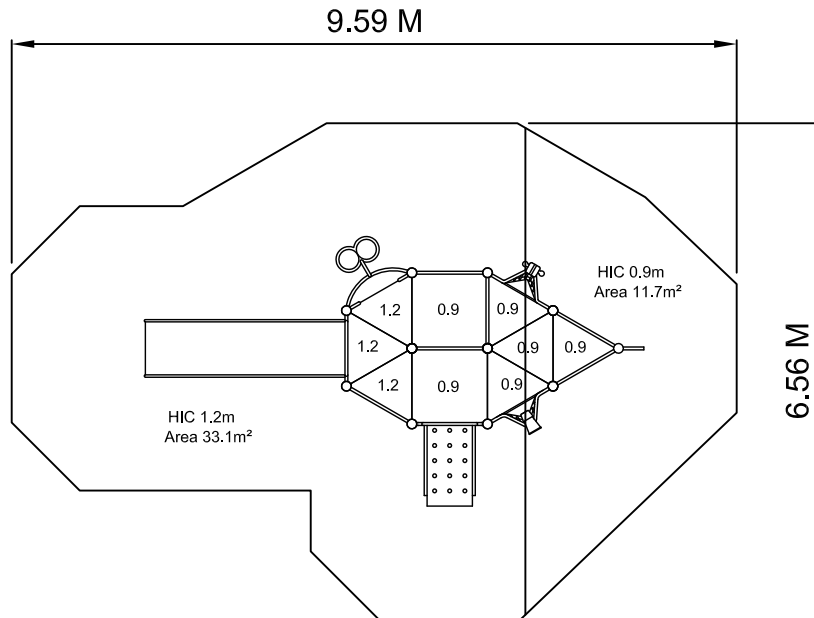

# Lifeboat Toddlerzone Unit DZU-DZW486

Scale 1:100 @ A4  
Rev 00 - 01.06.20

design  
make  
play  
**SutcliffePlay**

## SAFETY SURFACING:

AREA 44.8m<sup>2</sup>  
PERIMETER 27m

HIC 1.2M 33.1m<sup>2</sup>  
HIC 0.9M 11.7m<sup>2</sup>

## PRODUCT SPECIFICS:

Age Range 2 - 6 Years  
Play Type Physical, Imaginative.

DO NOT SCALE FROM THIS DRAWING  
THIS DRAWING MUST NOT BE USED  
FOR INSTALLATION PURPOSES.