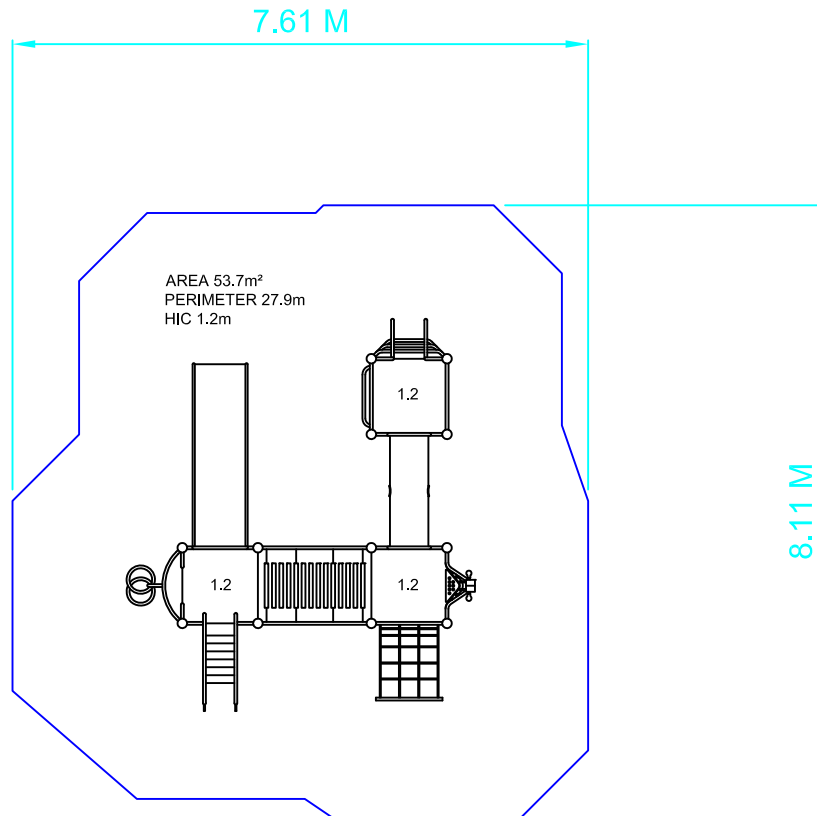

# Up & Around Toddlerzone Unit DZU-DZW431

Scale 1:100 @ A4  
Rev 01 - 30.07.21

design  
make  
play  
**SutcliffePlay**

## SAFETY SURFACING:

AREA 53.7m<sup>2</sup>  
PERIMETER 27.9m  
HIC 1.2m

## PRODUCT SPECIFICS:

Age Range 3 - 10 Years  
Play Type Physical, Imaginative.

**DO NOT SCALE FROM THIS DRAWING  
THIS DRAWING MUST NOT BE USED  
FOR INSTALLATION PURPOSES.**