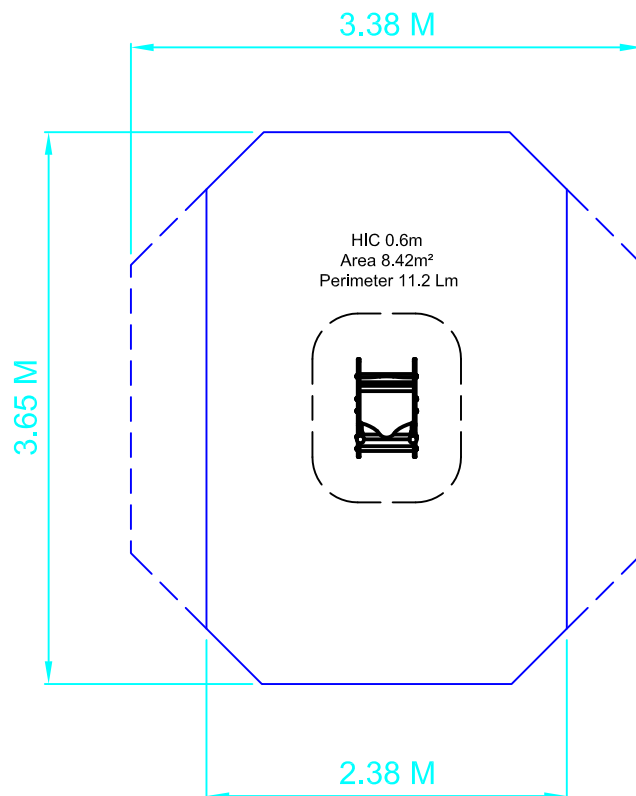

Themed Springie - 'Denzel the Dragon' SSB140

Drawn PM

Scale 1:50 @ A4 11.06.20

design
make
play
SutcliffePlay

SAFETY SURFACING
AREA 8.42M²
PERIMETER 11.2M
HIC 0.6M

PRODUCT SPECIFICS
Age Range 2 - 8 Years
Play Type Physical, Locomotor.

**DO NOT SCALE FROM THIS DRAWING
THIS DRAWING MUST NOT BE USED
FOR INSTALLATION PURPOSES.**