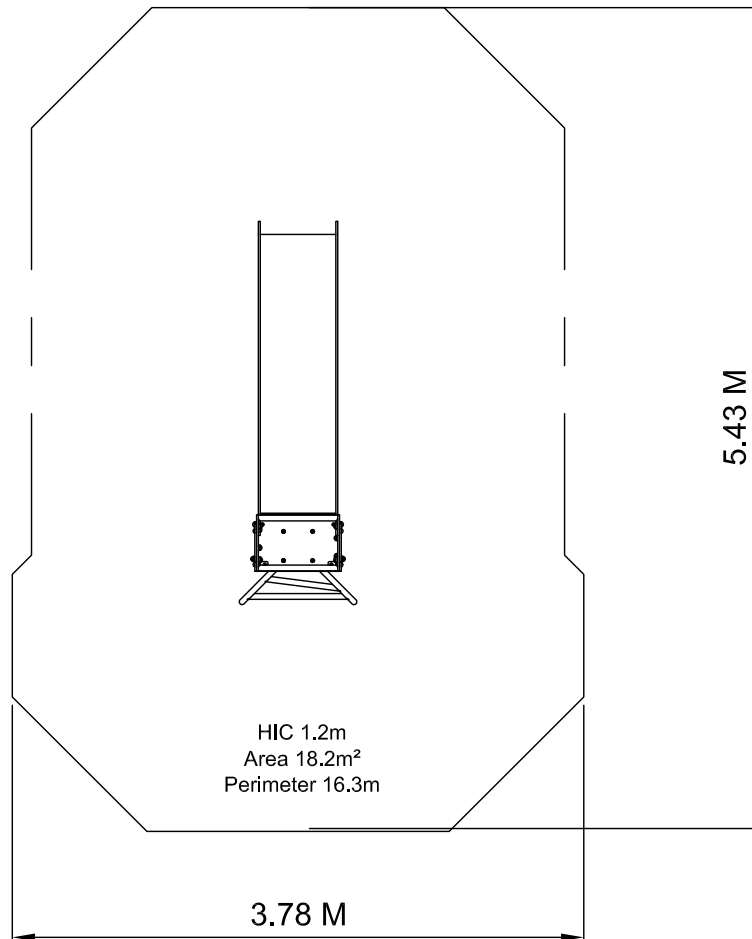

Themed Slide - Sky High

THU006

Drawn SH

Scale 1:50 @ A4 12.02.19

design
make
play
SutcliffePlay

SAFETY SURFACING

AREA 18.2m²

PERIMETER 16.3m

HIC 1.2M

PRODUCT SPECIFICS

Age Range 4 -11 Years

Play Type Physical, Locomotor,
Imagination

DO NOT SCALE FROM THIS DRAWING
THIS DRAWING MUST NOT BE USED
FOR INSTALLATION PURPOSES.