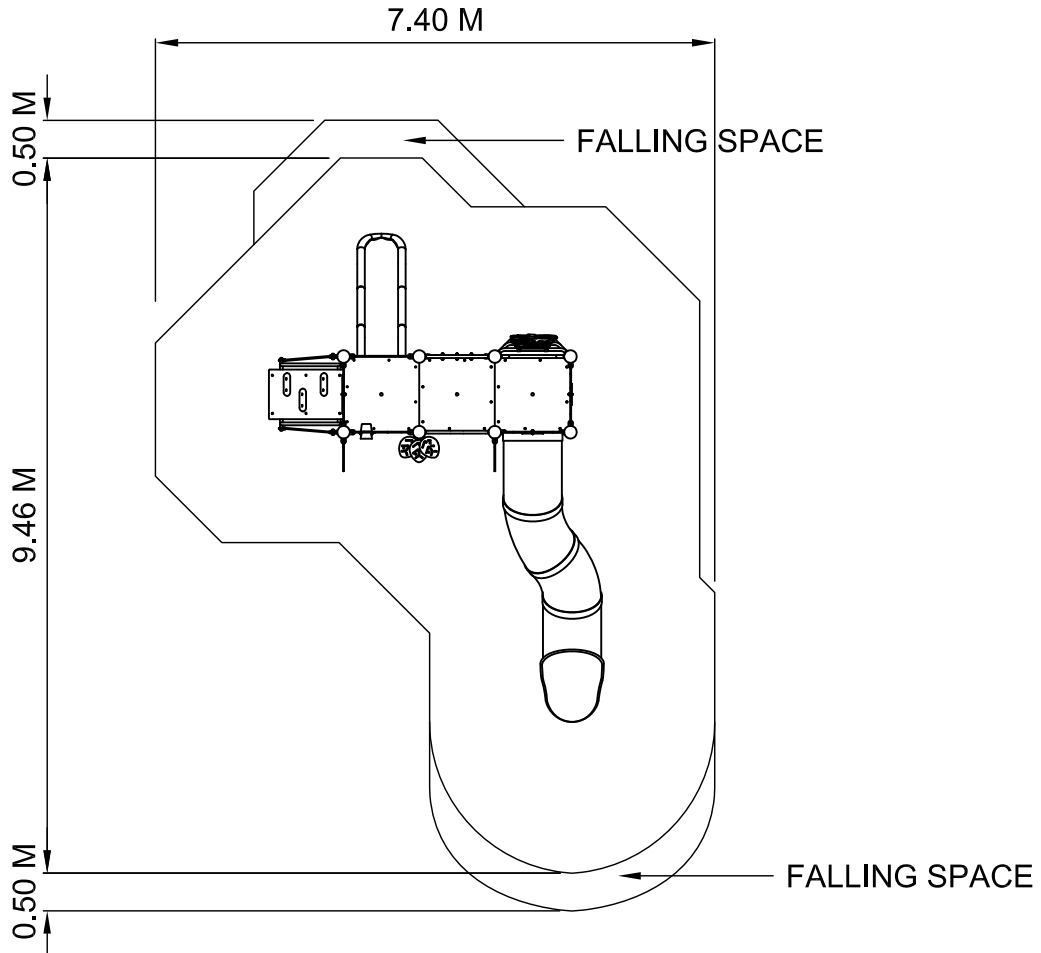

# Foxglove PZU/PZW905

Drawn By SH Scale 1:100 @ A4

Rev 00 - Date 24.10.19

design  
make  
play  
**SutcliffePlay**

**SAFETY SURFACING**  
AREA 45.7m<sup>2</sup>  
PERIMETER 28.1m  
HIC 1.8m

**PRODUCT SPECIFICS**  
Age Range 2 - 10 Years  
Play Type Physical, Social, Imaginative,  
Challenging and Intellectual.

**DO NOT SCALE FROM THIS DRAWING  
THIS DRAWING MUST NOT BE USED  
FOR INSTALLATION PURPOSES.**