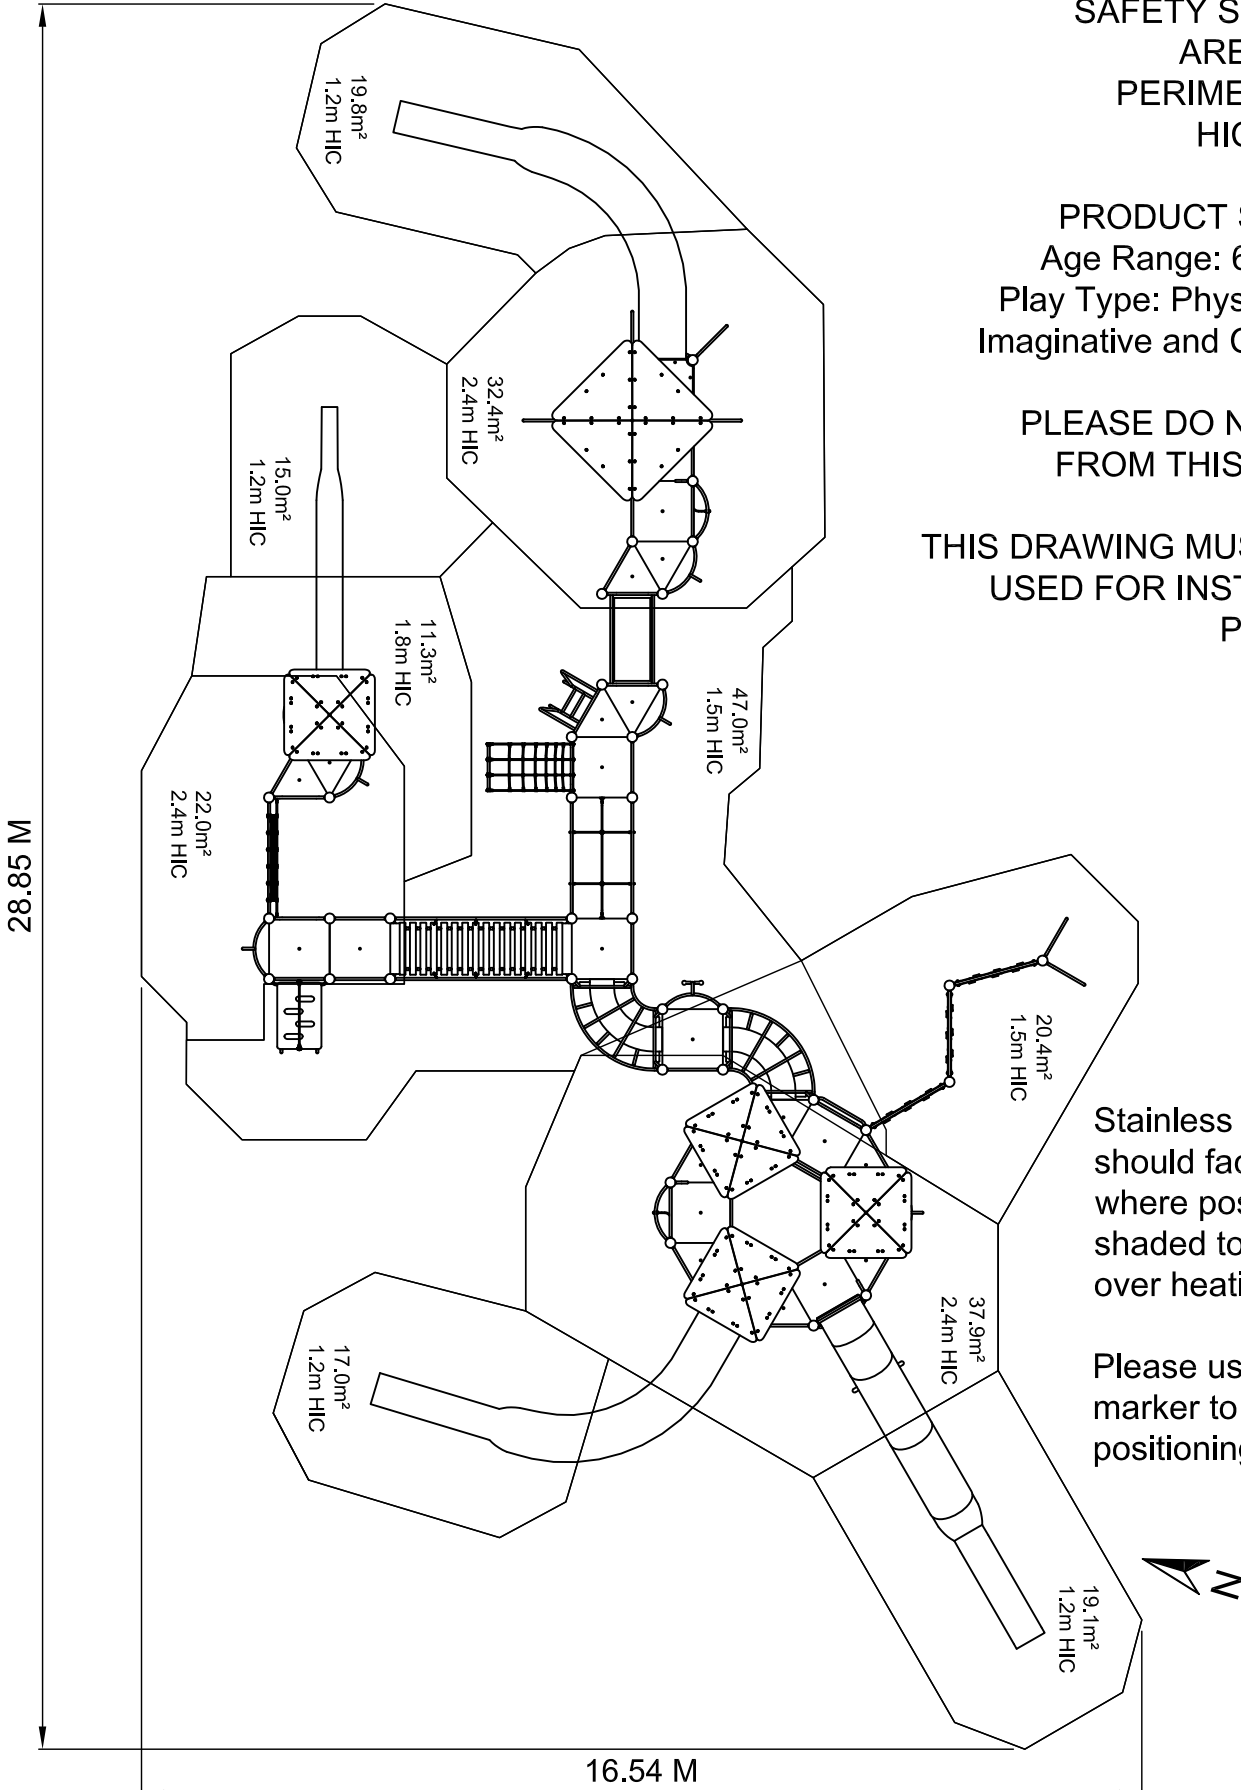

Goliath

PZU/PZW902

Drawn By SH Scale 1:100 @ A4

Rev 00 - Date 16.10.19

design
make
play
SutcliffePlay

SAFETY SURFACING

AREA: 247.3m²

PERIMETER 106lm

HIC 1.2 - 2.4m

PRODUCT SPECIFICS

Age Range: 6 - 14 Years

Play Type: Physical, Social,
Imaginative and Challenging.

PLEASE DO NOT SCALE

FROM THIS DRAWING

**THIS DRAWING MUST NOT BE
USED FOR INSTALLATION
PURPOSES.**

Stainless steel slides
should face north
where possible or be
shaded to prevent
over heating.

Please use this North
marker to advise
positioning on site.