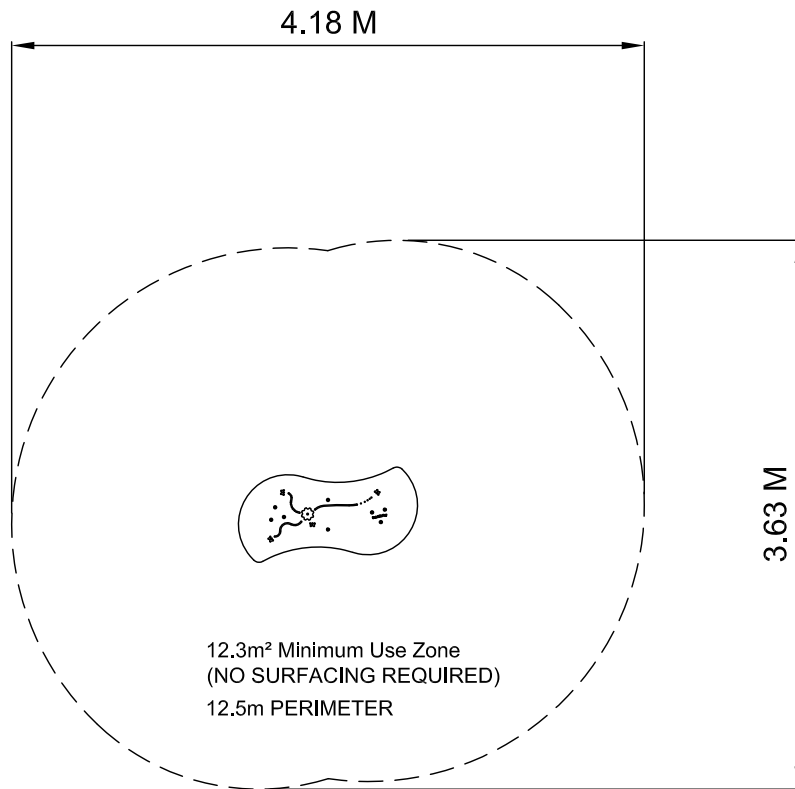

Primrose Picnic Table FUT250

Drawn PM Scale 1:50 @ A4 01:04:19
Rev 00

design
make
play
SutcliffePlay

PRODUCT SPECIFICS

HIC N/A (Height - 0.6m, can vary for wheelchair use)

Age Range All Ages

Play Type Social

DO NOT SCALE FROM THIS DRAWING
THIS DRAWING MUST NOT BE USED
FOR INSTALLATION PURPOSES.