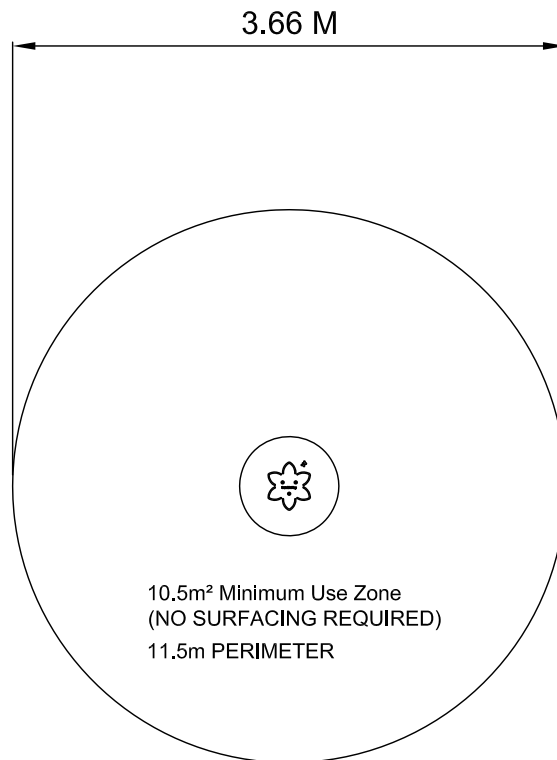

Blossom Table FUT200

Drawn PM Scale 1:50 @ A4 01:04:19
Rev 00

design
make
play
SutcliffePlay

PRODUCT SPECIFICS

HIC N/A (Height - 0.6m, can vary for wheelchair use)

Age Range All Ages

Play Type Social

**DO NOT SCALE FROM THIS DRAWING
THIS DRAWING MUST NOT BE USED
FOR INSTALLATION PURPOSES.**